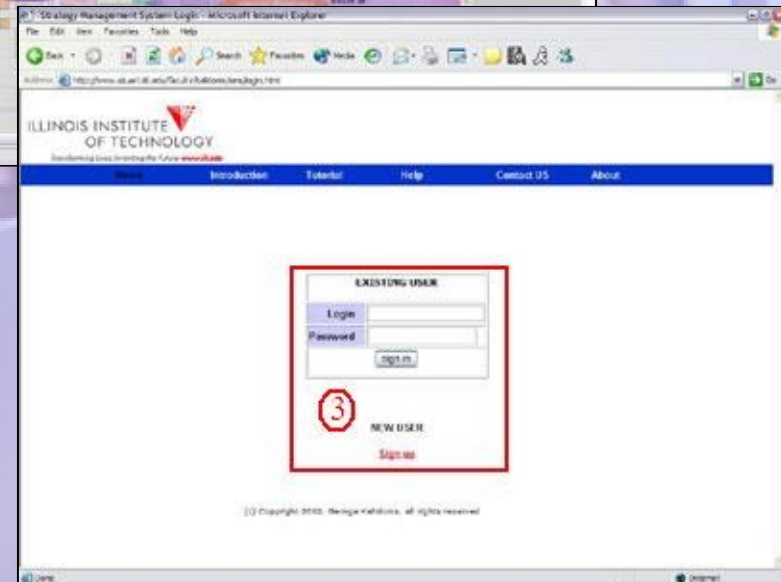

Previous

1. Header
2. Navigation Bar
3. User Login Section
4. Tool tip section

SMS software version 2.0 2/5

Latest

Previous

5. Navigation bar stay permanent
6. Enhanced Text box
7. Dynamic loaded Definition