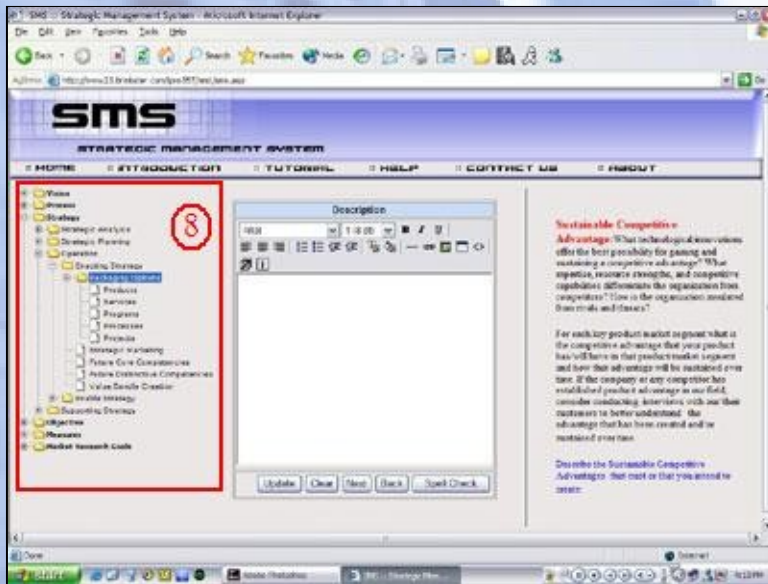

Previous

1. Header
2. Navigation Bar
3. User Login Section
4. Tool tip section

SMS software version 2.0 2/5

Latest

Previous

5. Navigation bar stay permanent
6. Enhanced Text box
7. Dynamic loaded Definition

SMS software version 2.0 3/5

Latest

Previous

8. Enhanced Tree Structure

SMS software version 2.0 4/5

Latest

Previous

9. & 10. Functional Buttons