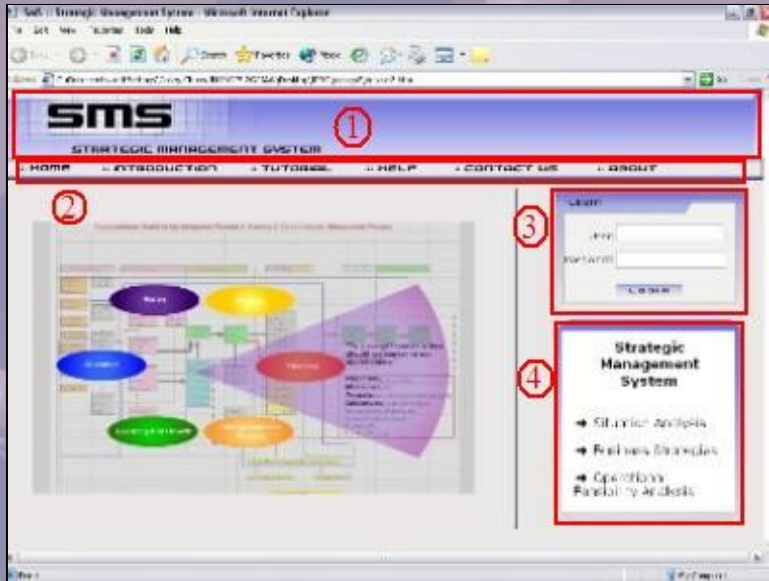

IPRO 357 System Redesign Team's Final Presentation

By

Casey Ligas,

Go Nakagawa,

HuanKiat Tang

July 24th, 2003

SMS software version 2.0 1/5

Latest

Previous

1. Header
2. Navigation Bar
3. User Login Section
4. Tool tip section

SMS software version 2.0 2/5

Latest

Previous

5. Navigation bar stay permanent
6. Enhanced Text box
7. Dynamic loaded Definition

SMS software version 2.0 3/5

Latest

Previous

8. Enhanced Tree Structure

SMS software version 2.0 4/5

Latest

Previous

9. & 10. Functional Buttons