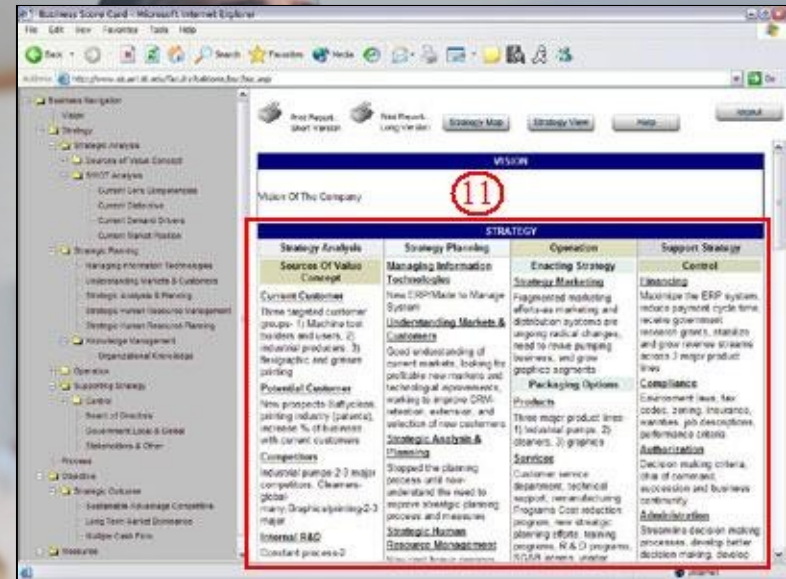

Previous

1. Header
2. Navigation Bar
3. User Login Section
4. Tool tip section

SMS software version 2.0 2/5

Latest

Previous

5. Navigation bar stay permanent
6. Enhanced Text box
7. Dynamic loaded Definition

SMS software version 2.0 3/5

Latest

Previous

8. Enhanced Tree Structure

SMS software version 2.0 4/5

Latest

Previous

9. & 10. Functional Buttons

SMS software version 2.0 5/5

Latest

Previous

11.Strategy Map Display

Hosting Issues

- Account Size
- Bandwidth
- Fees
- Applications and databases support
- Stability
- Security Features

Hosting Issues

- Account Size
- Bandwidth
- Fees
- Applications and databases support
- Stability
- Security Features