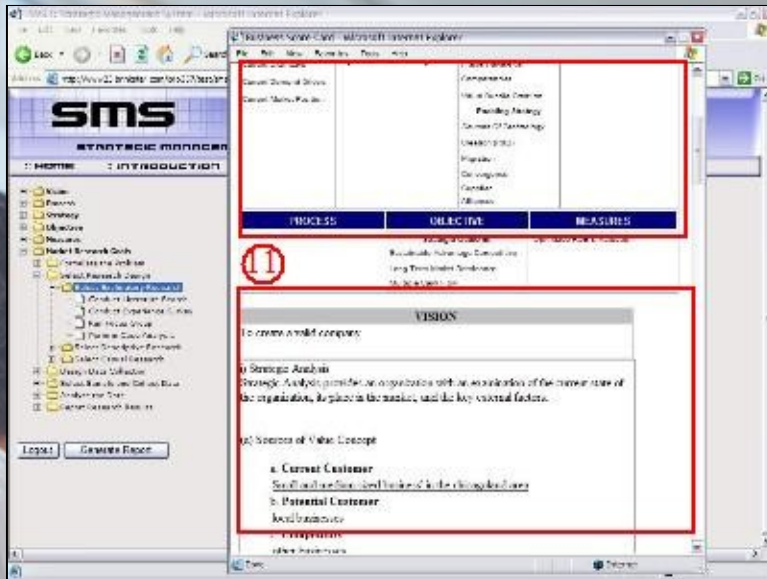

SMS software version 2.0 3/5

Latest

Previous

8. Enhanced Tree Structure

SMS software version 2.0 4/5

Latest

Previous

9. & 10. Functional Buttons

SMS software version 2.0 5/5

Latest

Previous

11.Strategy Map Display

Hosting Issues

- Account Size
- Bandwidth
- Fees
- Applications and databases support
- Stability
- Security Features

Hosting Issues

- Account Size
- Bandwidth
- Fees
- Applications and databases support
- Stability
- Security Features