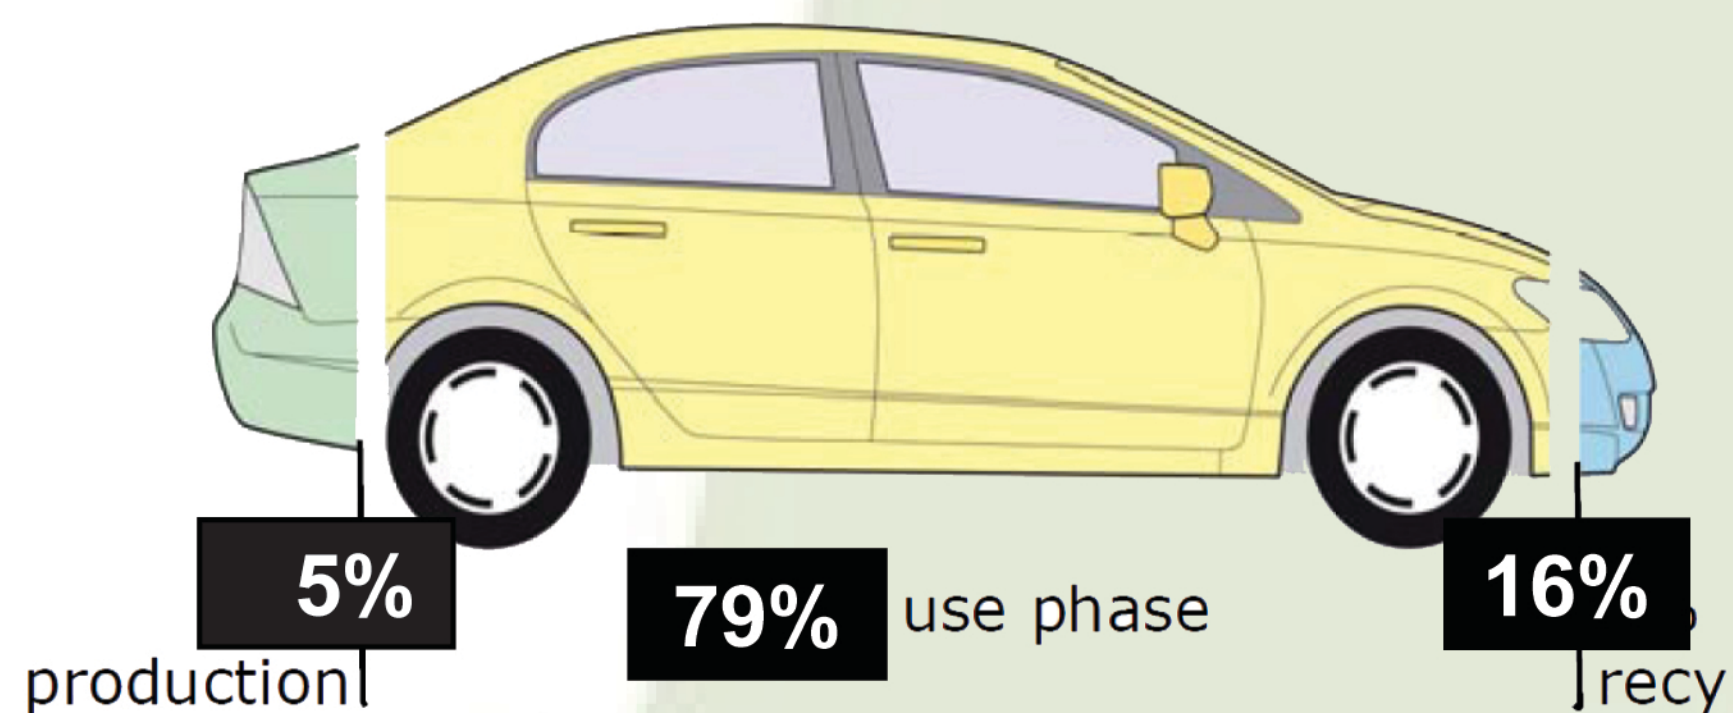

FIAT Punto 1.9 JTD

CO2 EMISSIONS DURING DISPOSAL: