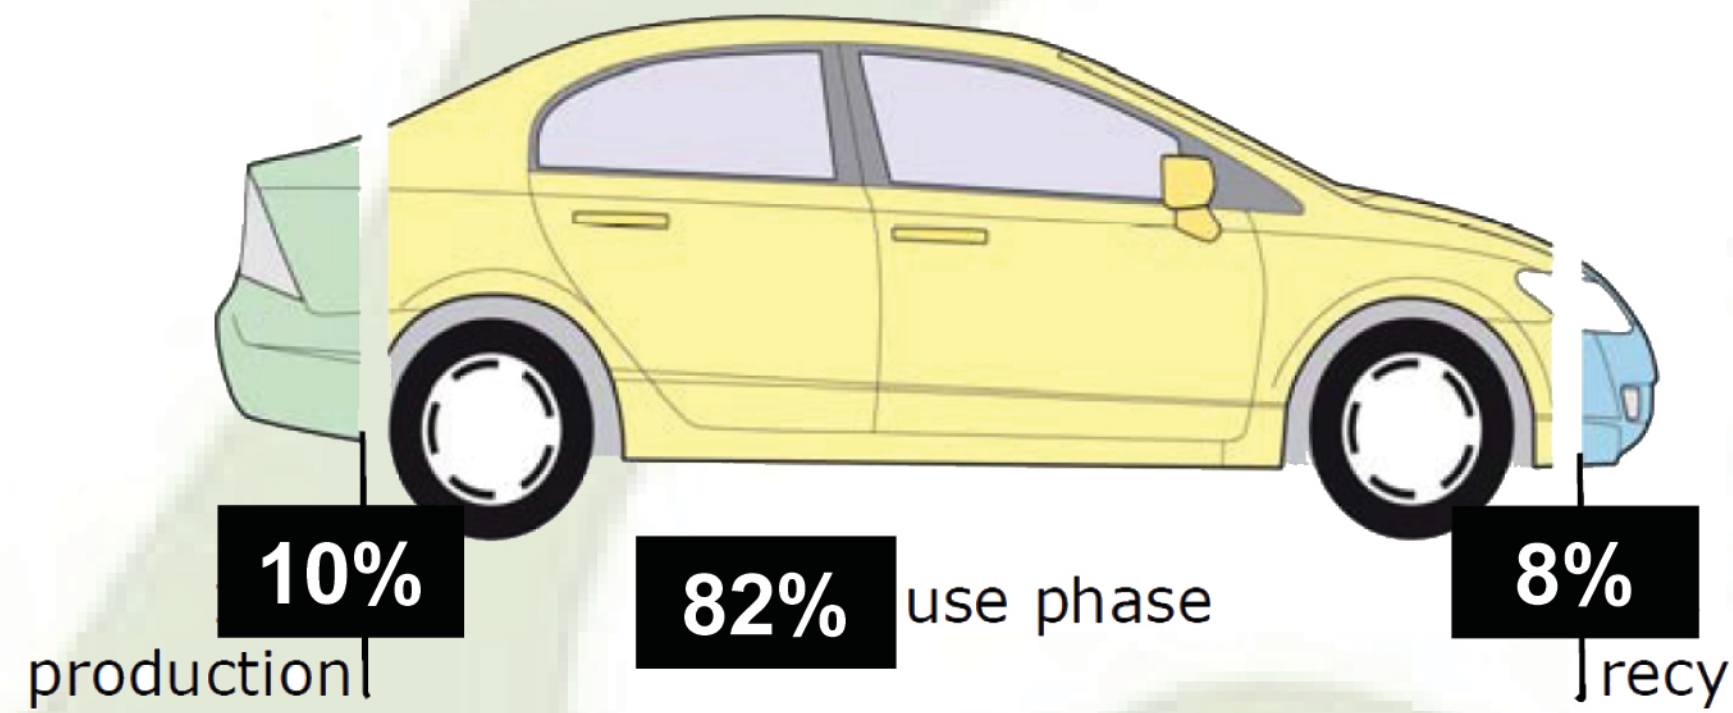

OPEL Astra 2.0 16V

Total CO2 emissions from life cycle of automobile