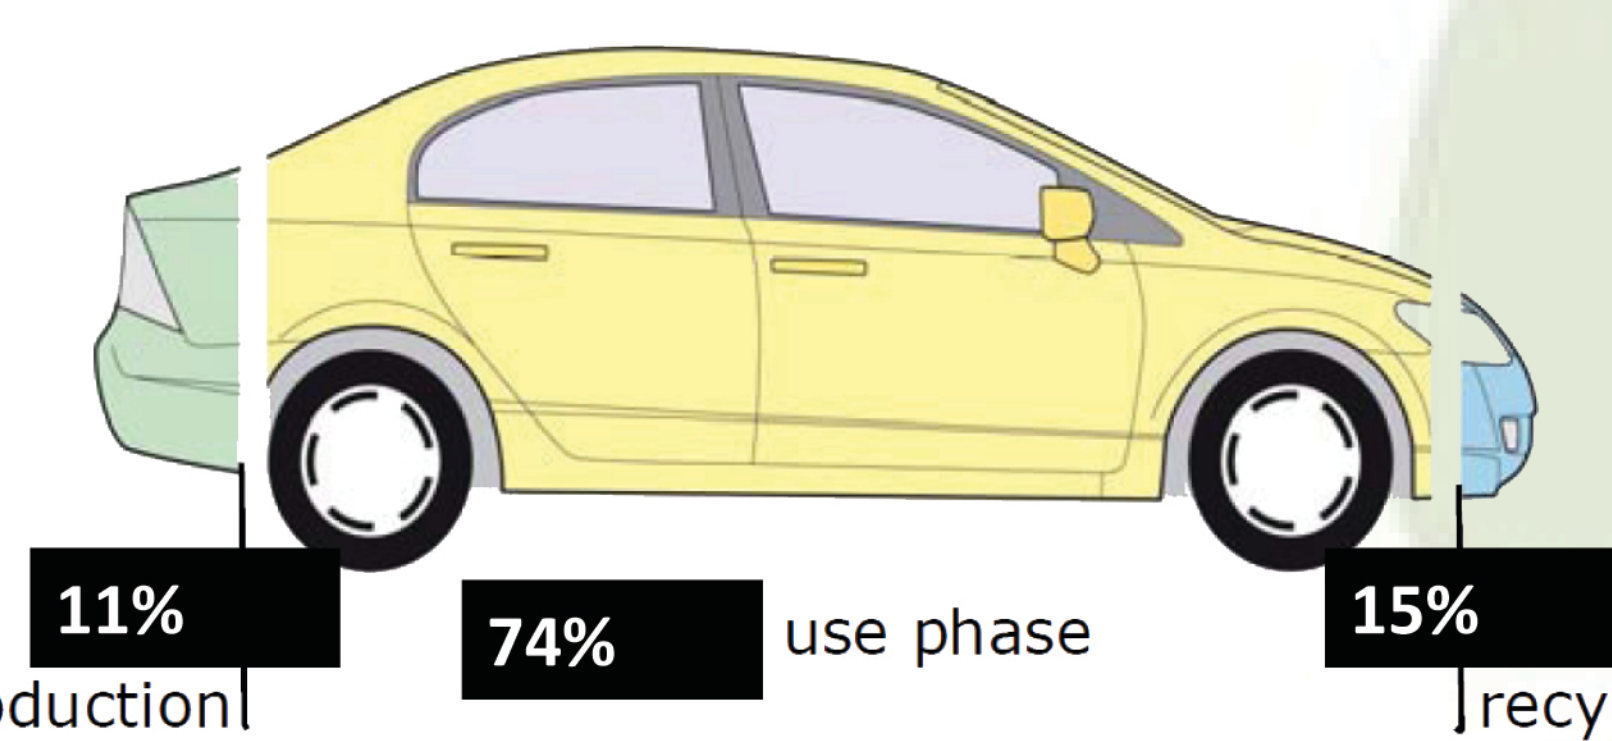

VGTU Results

Collaboration

IIT Results

VW Golf 2.0 GTI

COMPARISON OF CO2 EMISSIONS OF PRE-MANUFACTURING

Automobile	CO2 TOTAL (Kg)
VW GOLF	6258,07
BMW 3 SERIES	4103,00
PEUGEOT 407	6512,98
OPEL ASTRA	7804,50
FIAT PUNTO	2266,00

BMW 3 Series 320d

FIAT Punto 1.9 JTD

CO2 EMISSIONS DURING DISPOSAL:

Automobile	CO2 TOTAL (RECYCLING + LANDFILL) (Kg)
VW GOLF	8637.64
BMW 3 SERIES	19527.49
PEUGEOT 407	8369.16
OPEL ASTRA	6172.33
FIAT PUNTO	7240.24