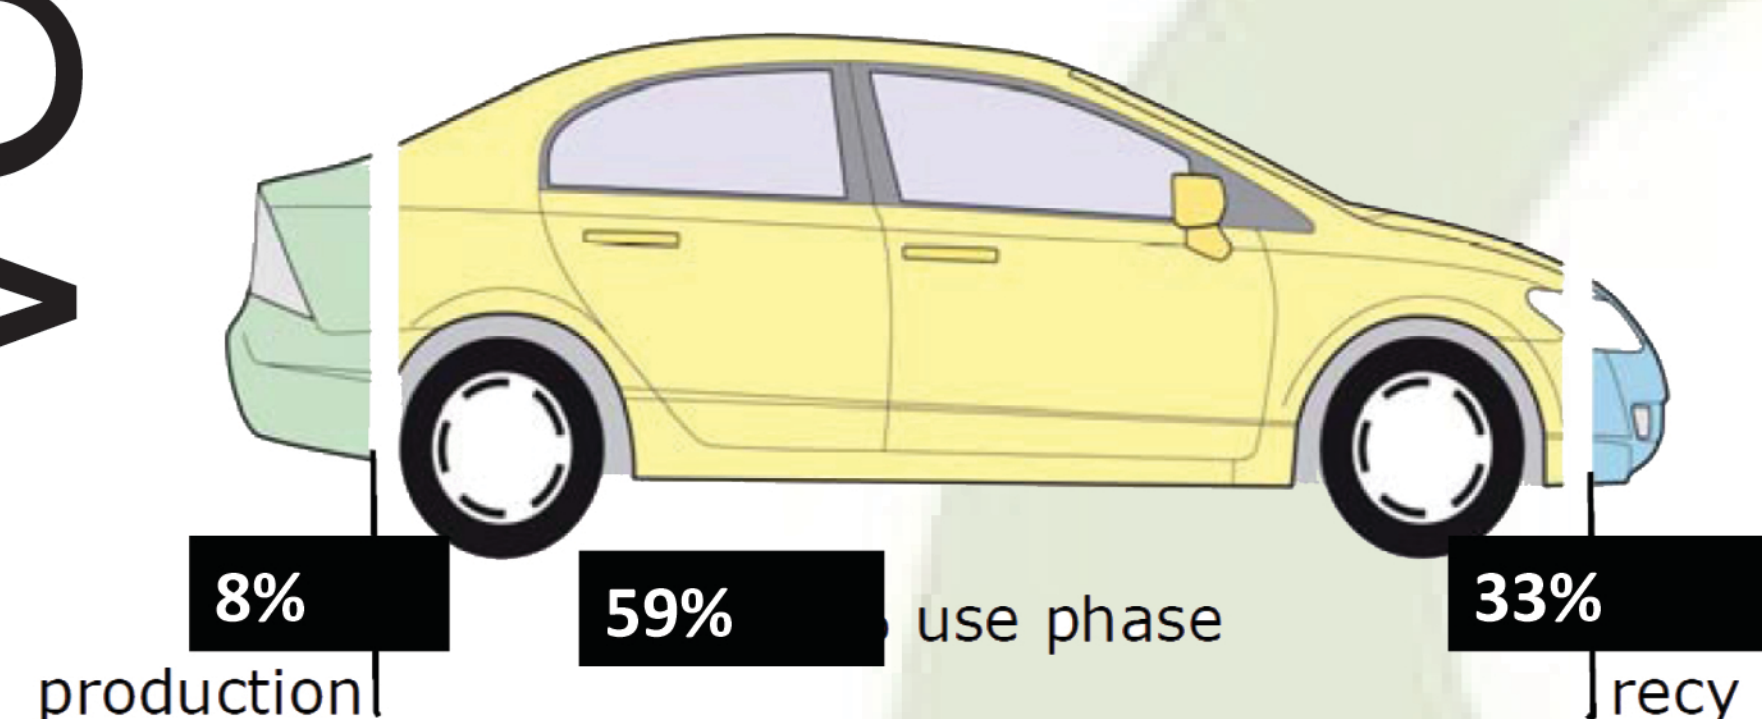

VGTU Results

Collaboration

IIT Results

VW Golf 2.0 GTI

COMPARISON OF CO2 EMISSIONS OF PRE-MANUFACTURING

Automobile	CO2 TOTAL (Kg)
VW GOLF	6258,07
BMW 3 SERIES	4103,00
PEUGEOT 407	6512,98
OPEL ASTRA	7804,50
FIAT PUNTO	2266,00

BMW 3 Series 320d

FIAT Punto 1.9 JTD

CO2 EMISSIONS DURING DISPOSAL:

Automobile	CO2 TOTAL (RECYCLING + LANDFILL) (Kg)
VW GOLF	8637.64
BMW 3 SERIES	19527.49
PEUGEOT 407	8369.16
OPEL ASTRA	6172.33
FIAT PUNTO	7240.24