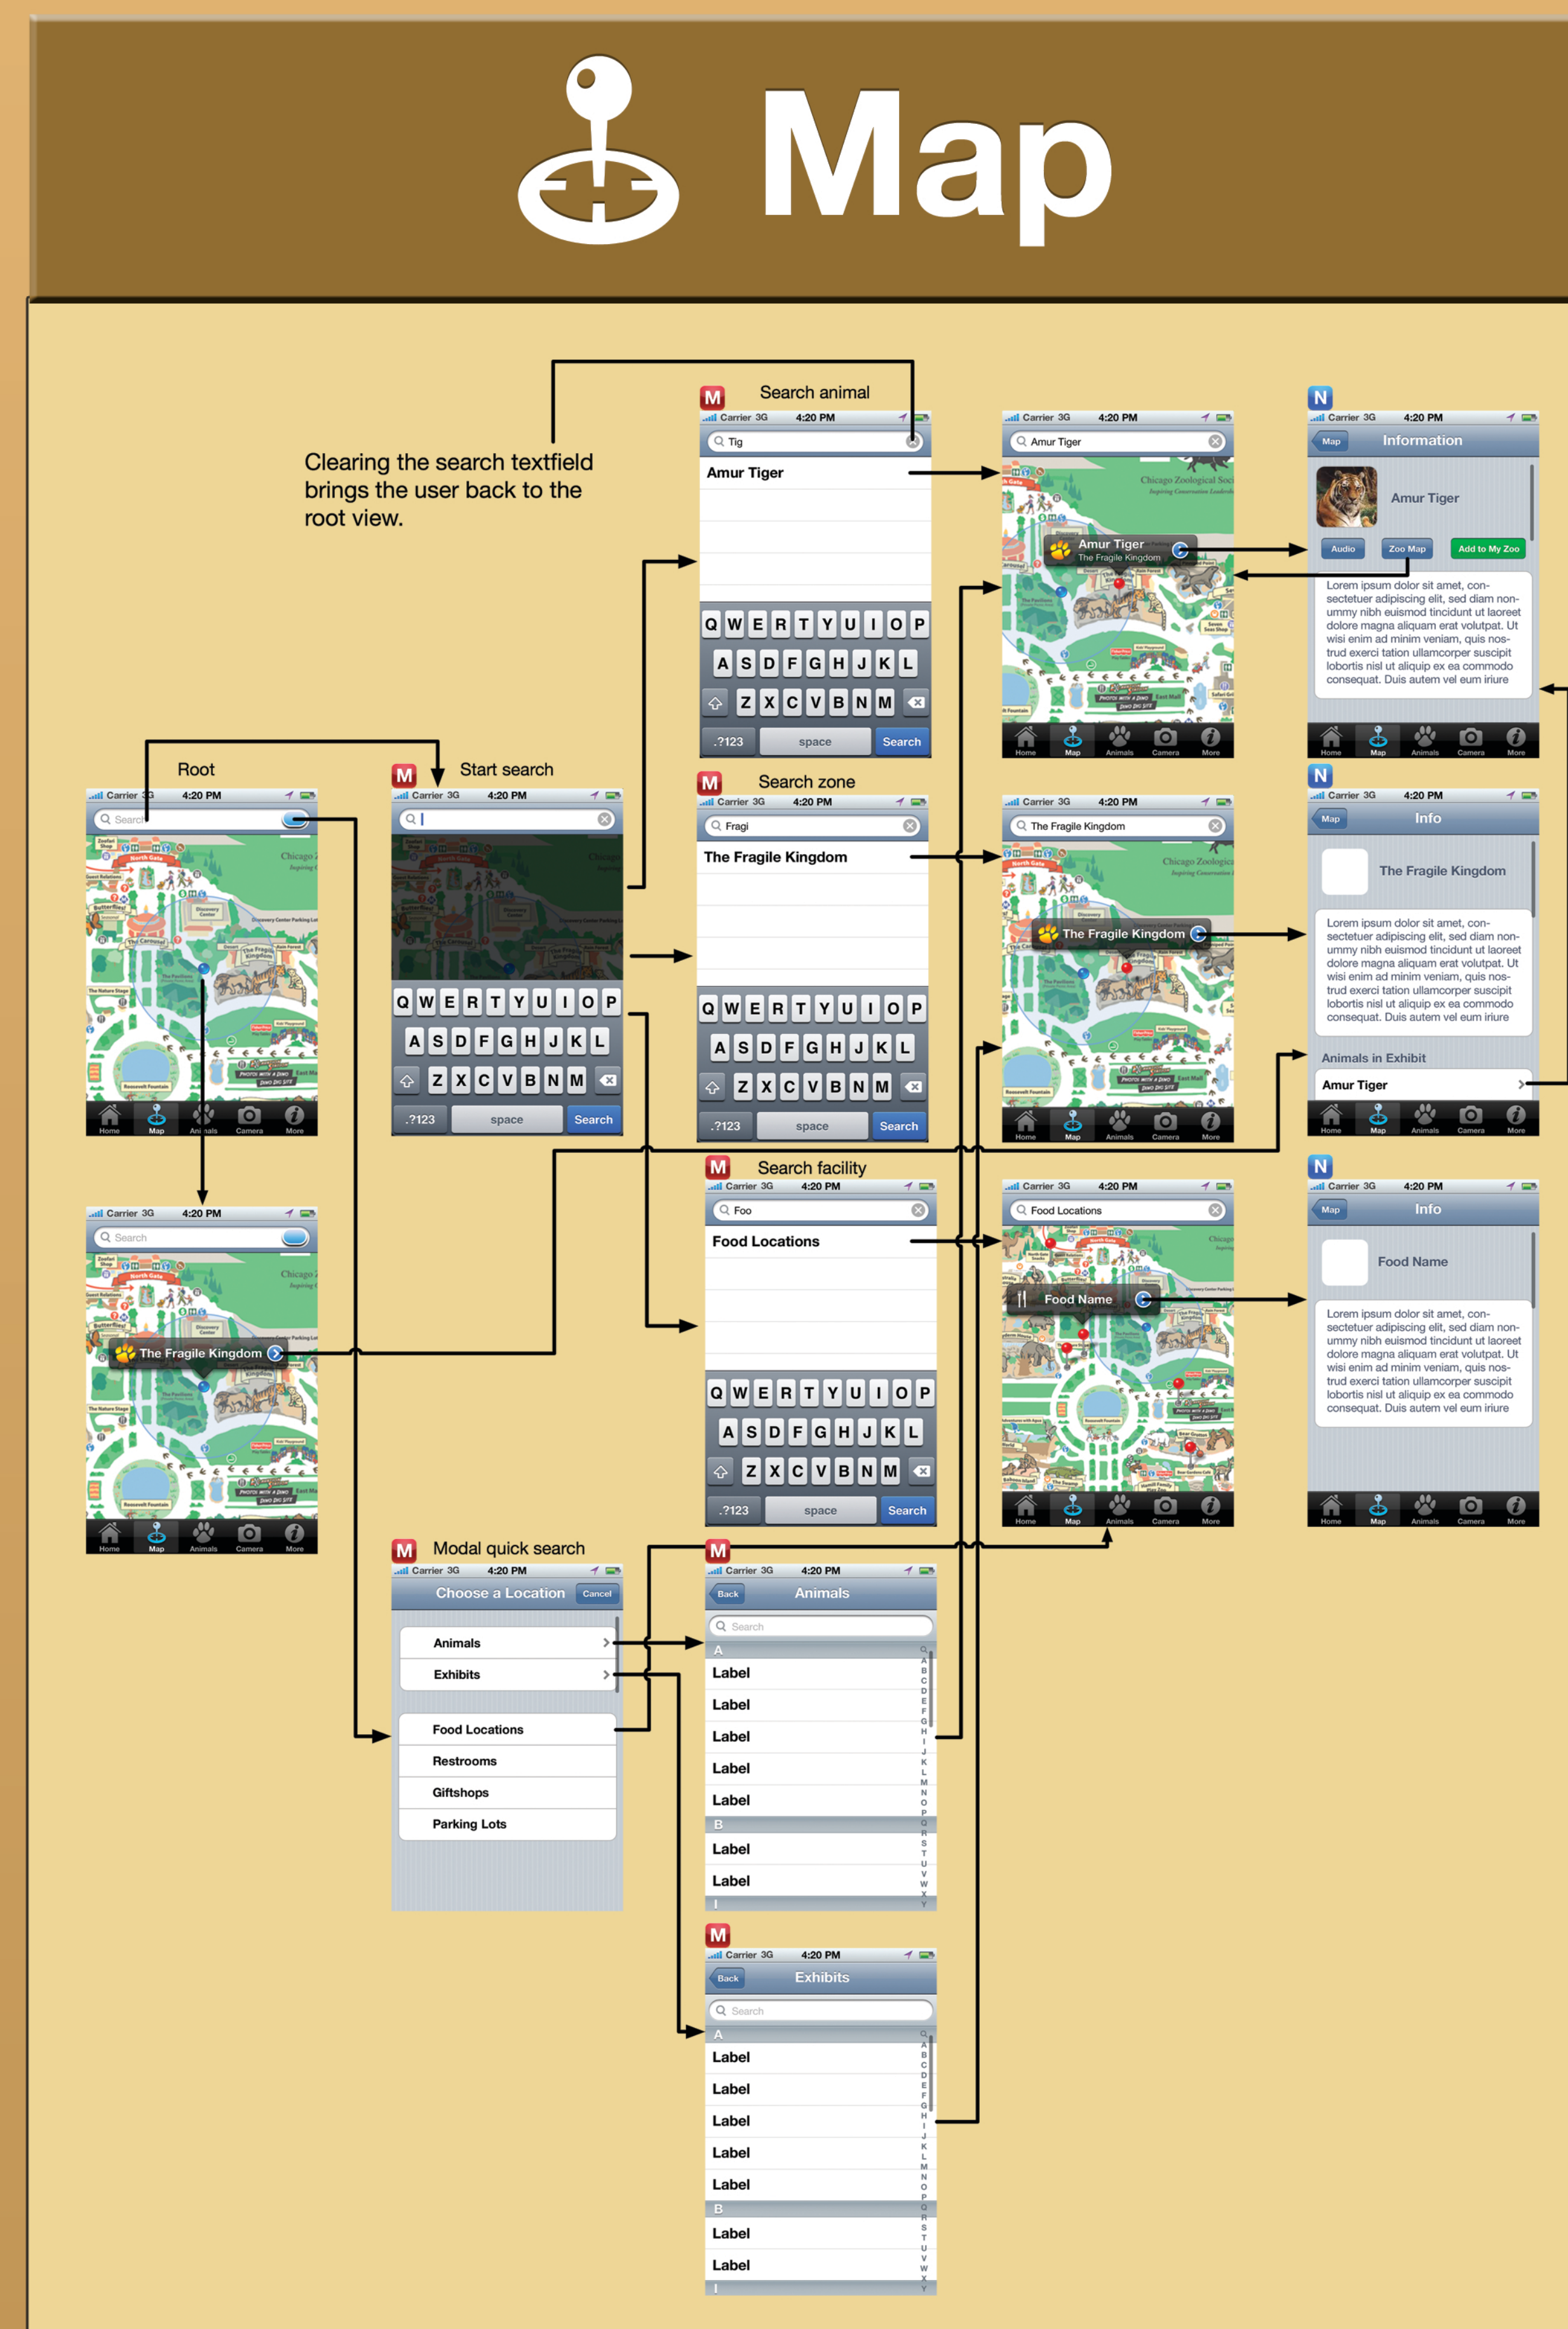

IPRO 318 ZOO TECH iPhone Application

M Modal view
N Navigation view