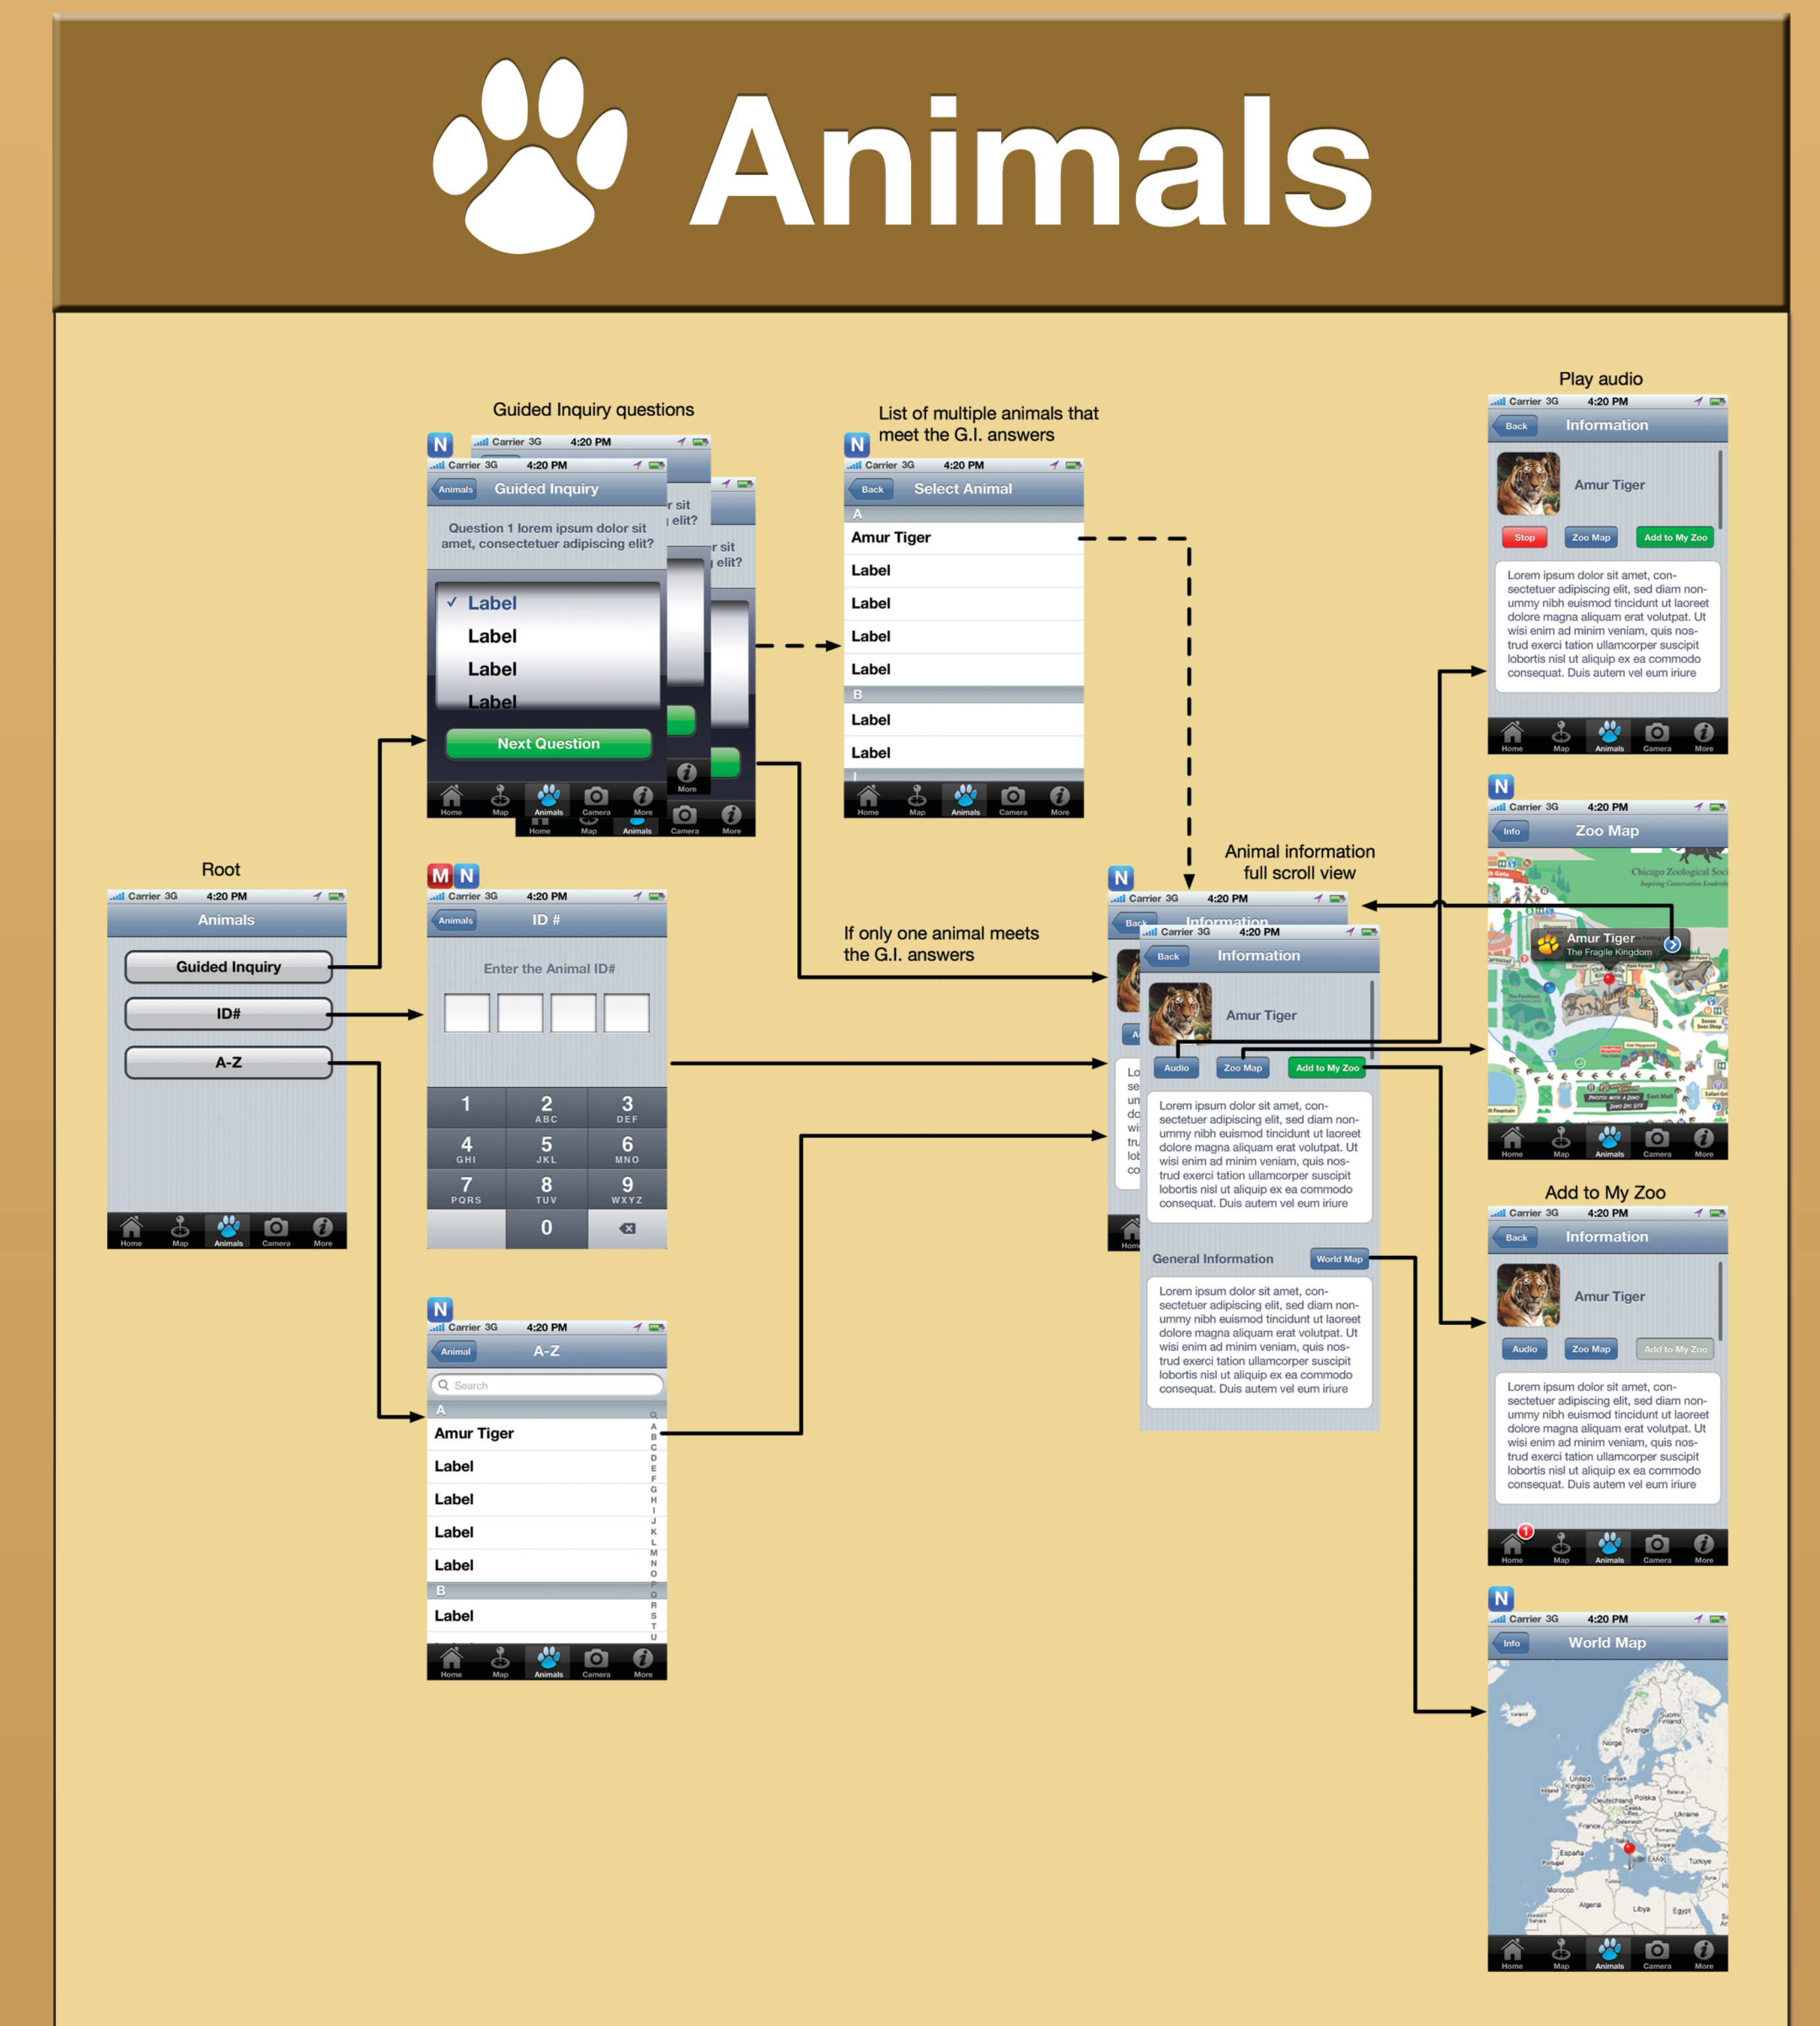

IPRO 318 ZOO TECH iPhone Application

M Modal view
N Navigation view