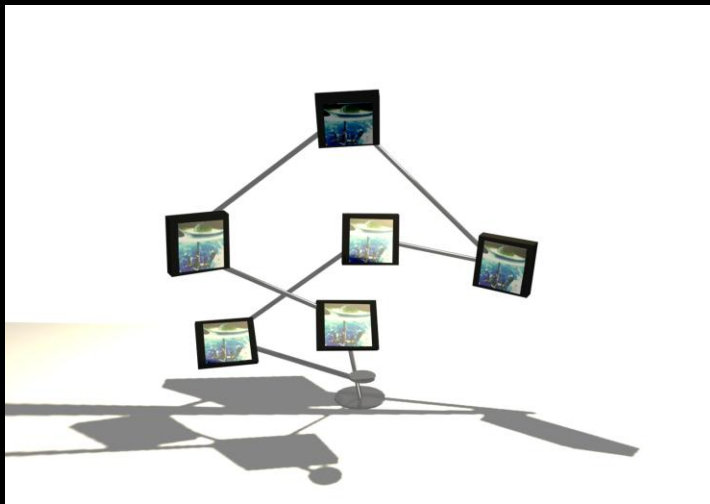

The Visible Collision: **Kiosks**