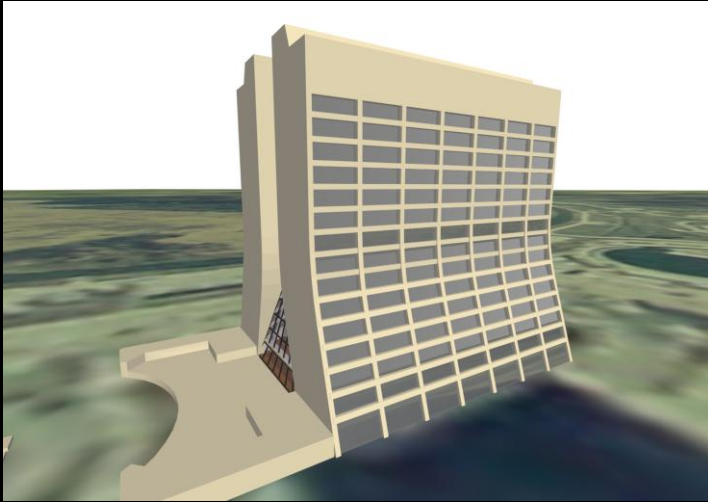

Introduction: **Wilson Hall**