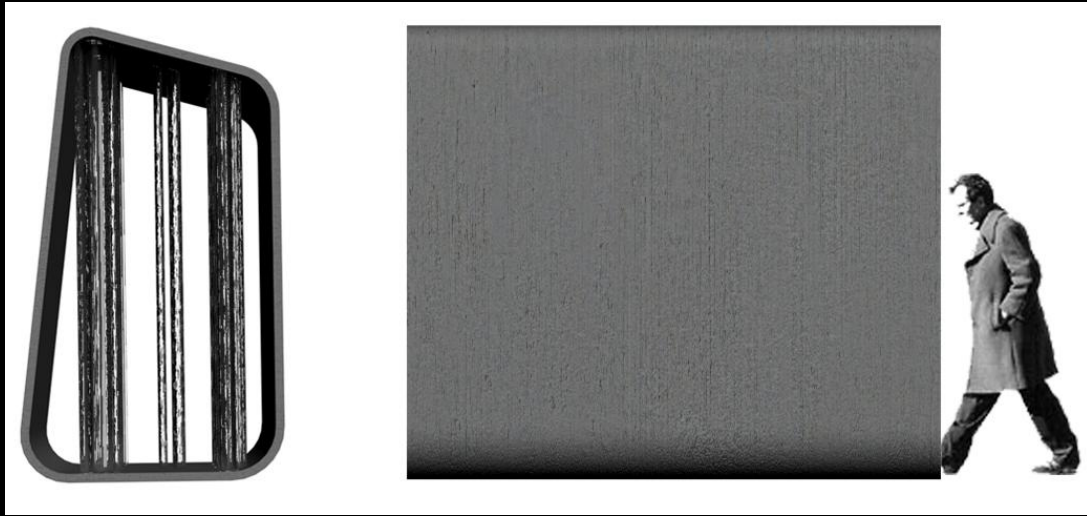

Confluence: Implementations