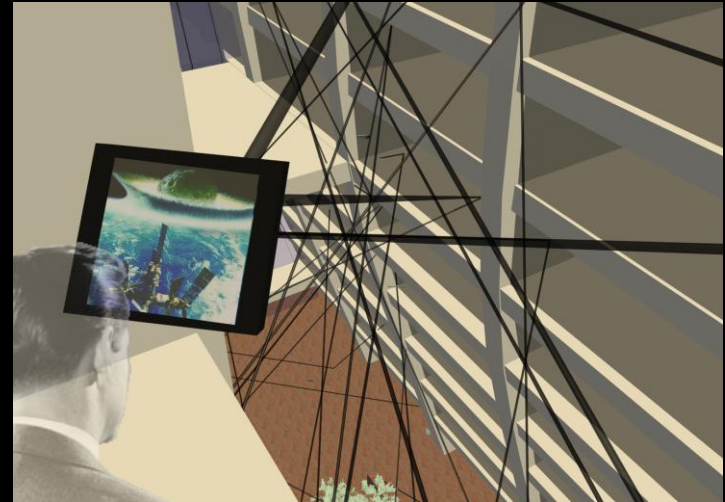

The Visible Collision: **Interaction**