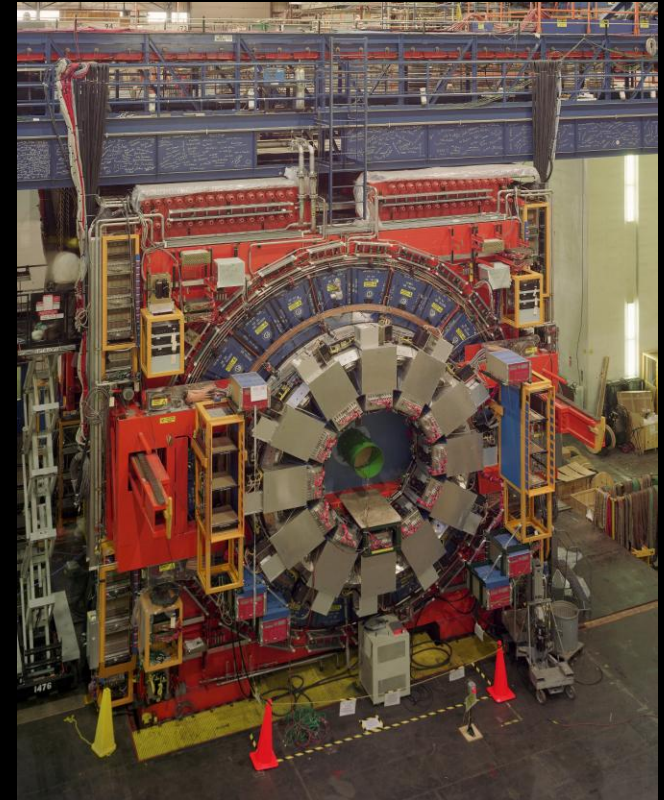

The Visible Collision: **Questions**

- Why collisions?
- How do you create an exhibit that expresses this idea?