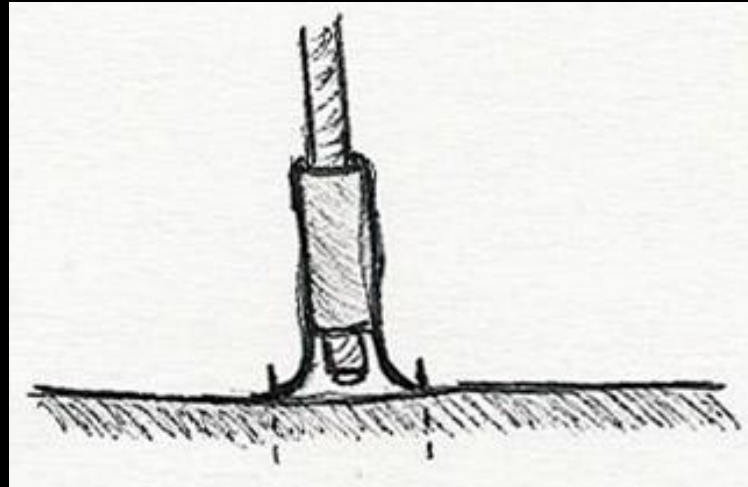

Interstitium: **Connection Details**