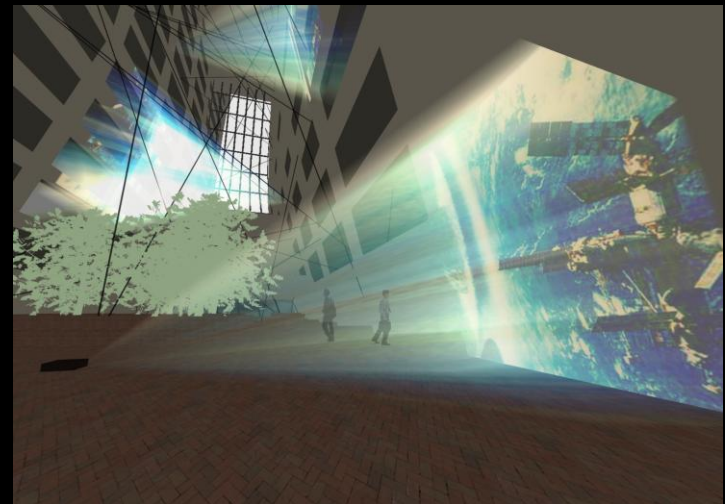

The Visible Collision: **Interaction**