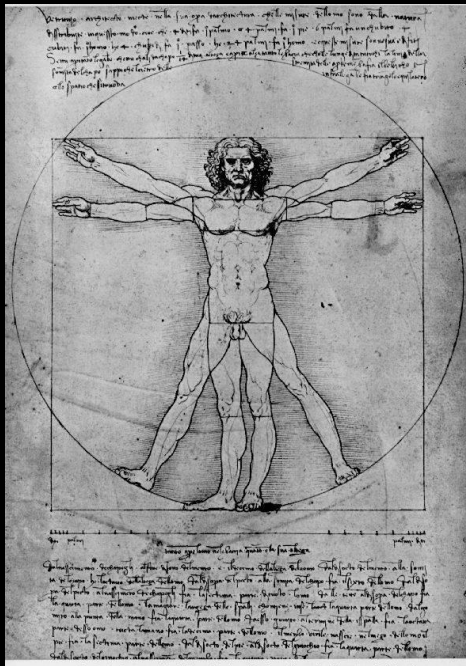

Introduction: **Research**

Introduction: Research

Confluence: [Introduction](#)

- Themes: Duality, Opposites, Annihilation
- Goal: Make visible the collision and annihilation that is the heart of the physics at Fermilab.