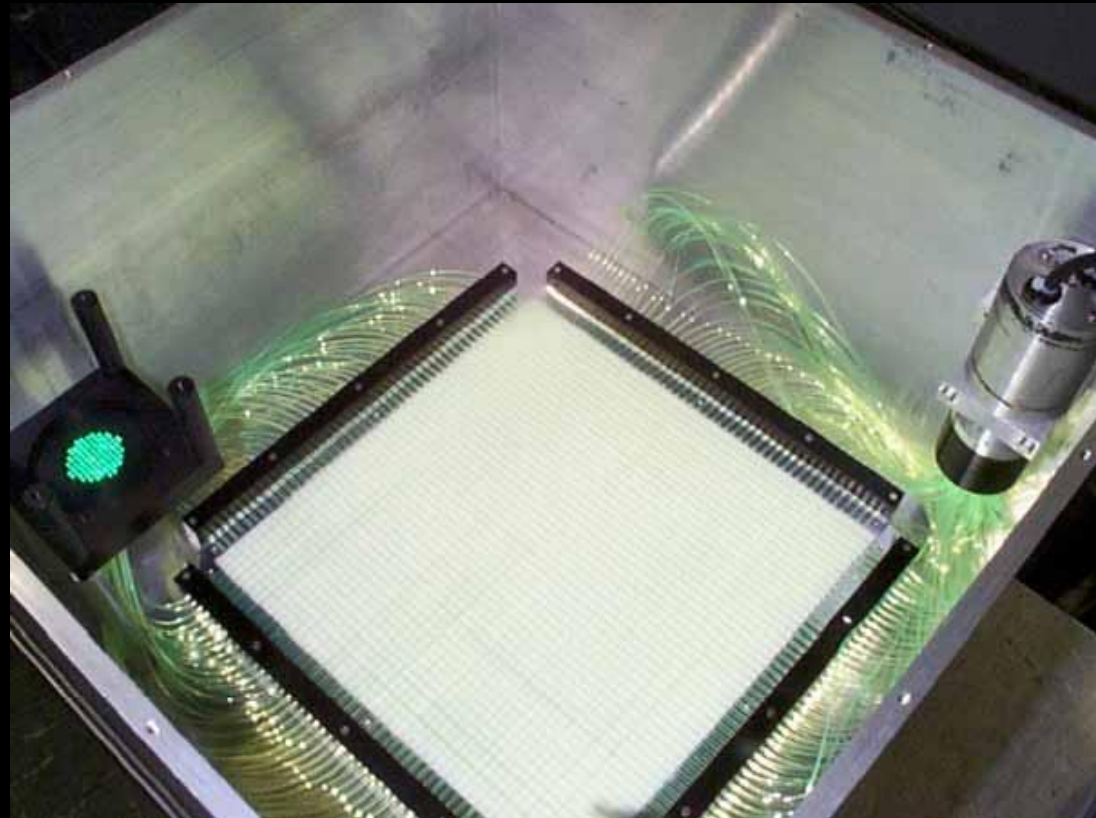

Confluence: **Design**

- Implementation: A tube filled with rheoscopic fluid, stirred in opposite directions at the ends, whose currents cancel in the center.
- Designed to symbolize the collision of matter and antimatter in the colliders at Fermi with the annihilation of oppositely rotating currents.

To stand still in the middle of something...

The matrix or supporting tissue of an organ.

Interstitialium: **Goals**

- Visible Detection: **at what scale**
- Visible Scale: **20 miles, linearly**
- Network of reflecting/bouncing lines
- Ability to trace any point's path back to an origin

Interstitial: **Abstract Model**

Interstitial: **Wave Changing Fiber**

- Similar to fiber optics, but there is no need for a specific light source
- Multi-colored light emitted and ends glow
- Responsive to UV light, so usage of blacklights are considered for an additional dynamic to the installation

Interstitium: **Wave Changing Fiber**

- Applications to science
- Usage in particle physics and accelerators already

Interstitium: **Connection Details**

Interstitium: **Mock Up**

Interstitium: **Mock Up, Close**