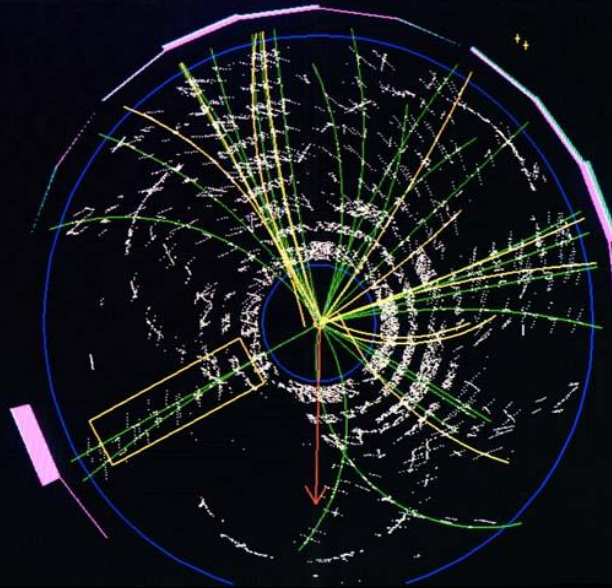

- Events being planned for leaders to take place at Fermi.
- Develop an installation to host such gatherings.
- An art exhibit conveying the science taking place at Fermi.
- Appealing to scientific, and lay audiences alike.
- Convey scale, and importance of the work taking place.

Introduction: **Wilson Hall**

Introduction: **Wilson Hall Atrium**

Introduction: **Teamwork**

- Interdisciplinary
 - Architecture
 - Engineering
 - Political Science
 - Physics
- Leadership
- Dynamic Subteam Structure
- Ability to generate research and proposals

Introduction: **Research**

Introduction: Research

Confluence: [Introduction](#)

- Themes: Duality, Opposites, Annihilation
- Goal: Make visible the collision and annihilation that is the heart of the physics at Fermilab.

Confluence: **Design**

- Implementation: A tube filled with rheoscopic fluid, stirred in opposite directions at the ends, whose currents cancel in the center.
- Designed to symbolize the collision of matter and antimatter in the colliders at Fermi with the annihilation of oppositely rotating currents.