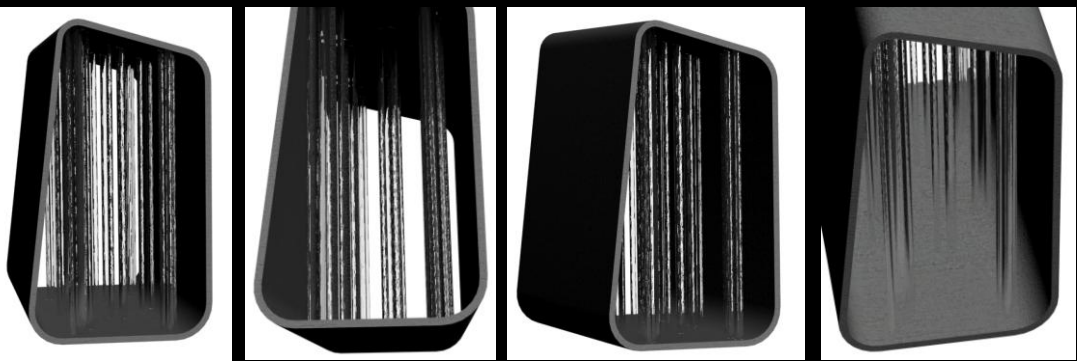

Confluence: **Design**

- Implementation: A tube filled with rheoscopic fluid, stirred in opposite directions at the ends, whose currents cancel in the center.
- Designed to symbolize the collision of matter and antimatter in the colliders at Fermi with the annihilation of oppositely rotating currents.

Confluence: **Fly-Through**

Confluence: Implementations

- Numerous designs available
- Immensely scalable design

Confluence: Implementations

- Implementation: Multiple tubes arranged in a passage.
- Collision symbol brought to human scale in an intimate enclosed environment.

Confluence: Implementations

Confluence: [Implementations](#)

Confluence: [Implementations](#)

Confluence: [Implementations](#)

Confluence: Implementations

Confluence: Implementations

Interstitium

A space between things or parts, especially a space between things closely set...

To stand still in the middle of something...

The matrix or supporting tissue of an organ.

Interstitialium: **Goals**

- Visible Detection: **at what scale**
- Visible Scale: **20 miles, linearly**
- Network of reflecting/bouncing lines
- Ability to trace any point's path back to an origin