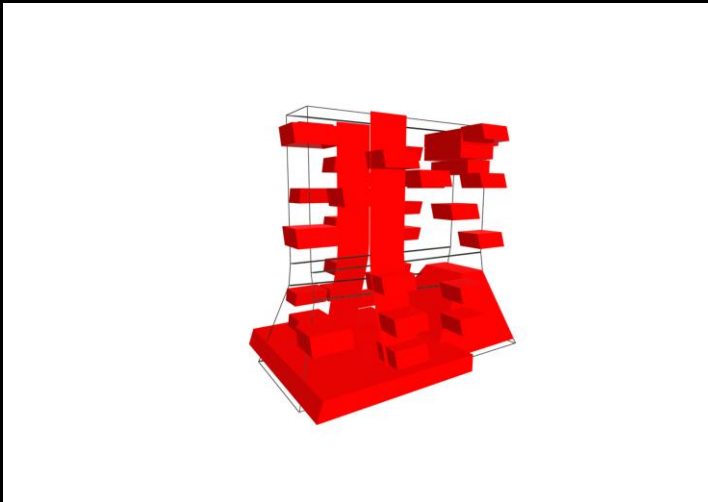

Introduction: **Wilson Hall**