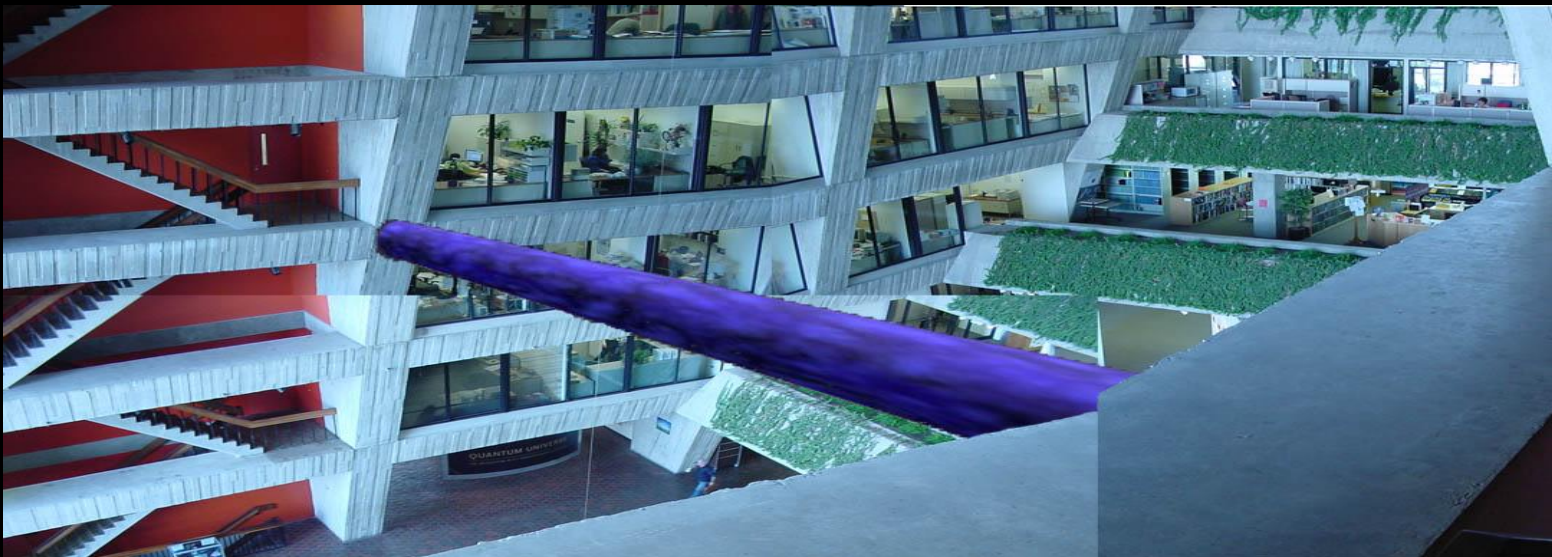

Confluence: **Design**

- Implementation: A tube filled with rheoscopic fluid, stirred in opposite directions at the ends, whose currents cancel in the center.
- Designed to symbolize the collision of matter and antimatter in the colliders at Fermi with the annihilation of oppositely rotating currents.

Confluence: **Fly-Through**

Confluence: Implementations

- Numerous designs available
- Immensely scalable design

Confluence: Implementations

- Implementation: Multiple tubes arranged in a passage.
- Collision symbol brought to human scale in an intimate enclosed environment.