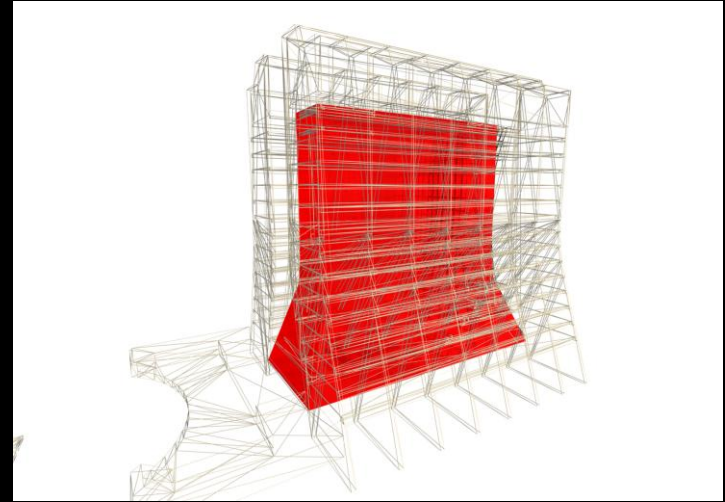

Introduction: **Wilson Hall**