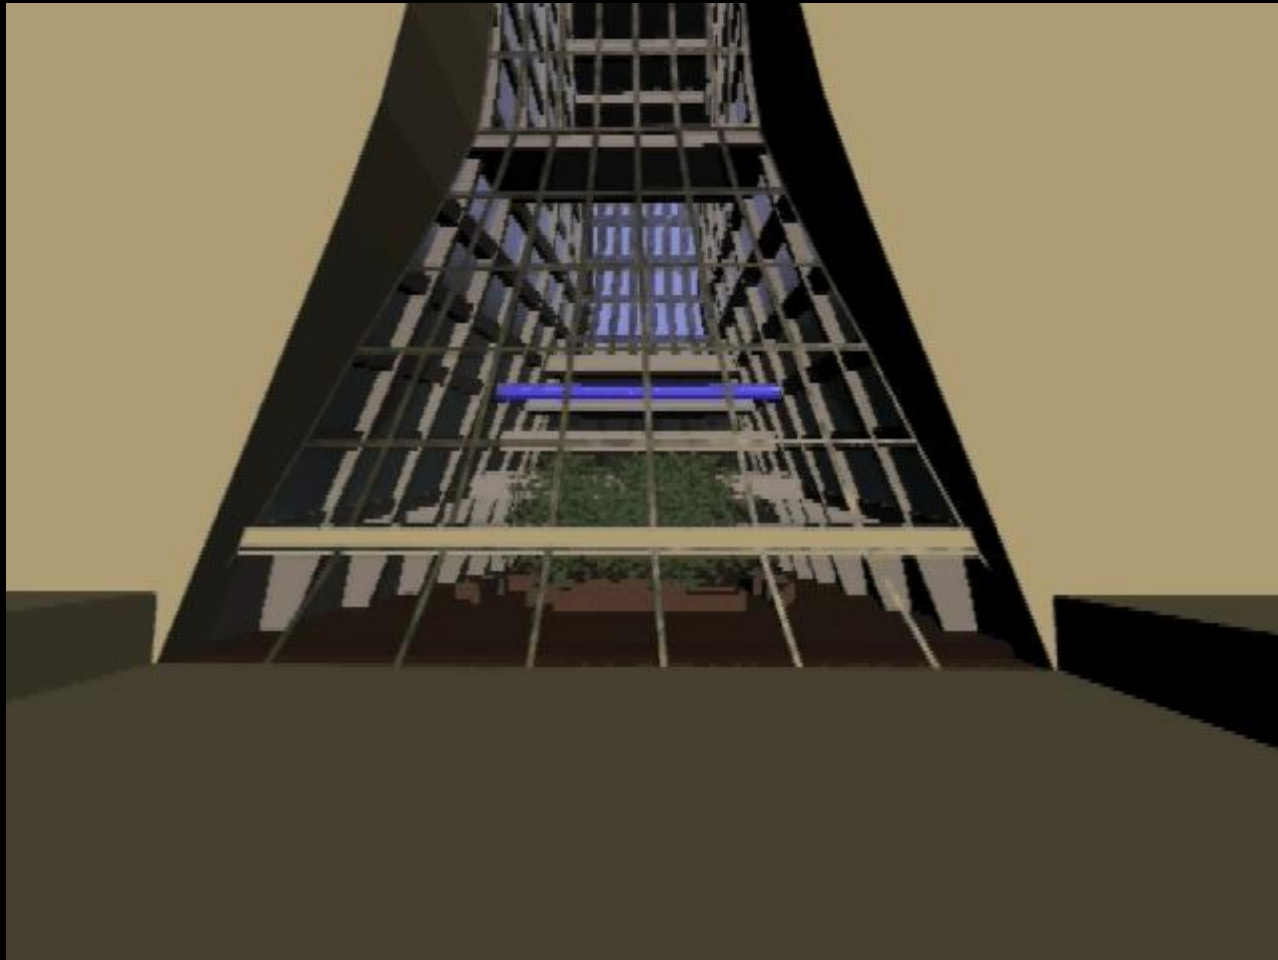

- Events being planned for leaders to take place at Fermi.
- Develop an installation to host such gatherings.
- An art exhibit conveying the science taking place at Fermi.
- Appealing to scientific, and lay audiences alike.
- Convey scale, and importance of the work taking place.

Introduction: **Research**

Introduction: Research

Confluence: [Introduction](#)

- Themes: Duality, Opposites, Annihilation
- Goal: Make visible the collision and annihilation that is the heart of the physics at Fermilab.

Confluence: **Design**

- Implementation: A tube filled with rheoscopic fluid, stirred in opposite directions at the ends, whose currents cancel in the center.
- Designed to symbolize the collision of matter and antimatter in the colliders at Fermi with the annihilation of oppositely rotating currents.

Confluence: **Fly-Through**

Confluence: Implementations

- Numerous designs available
- Immensely scalable design

Confluence: Implementations

- Implementation: Multiple tubes arranged in a passage.
- Collision symbol brought to human scale in an intimate enclosed environment.