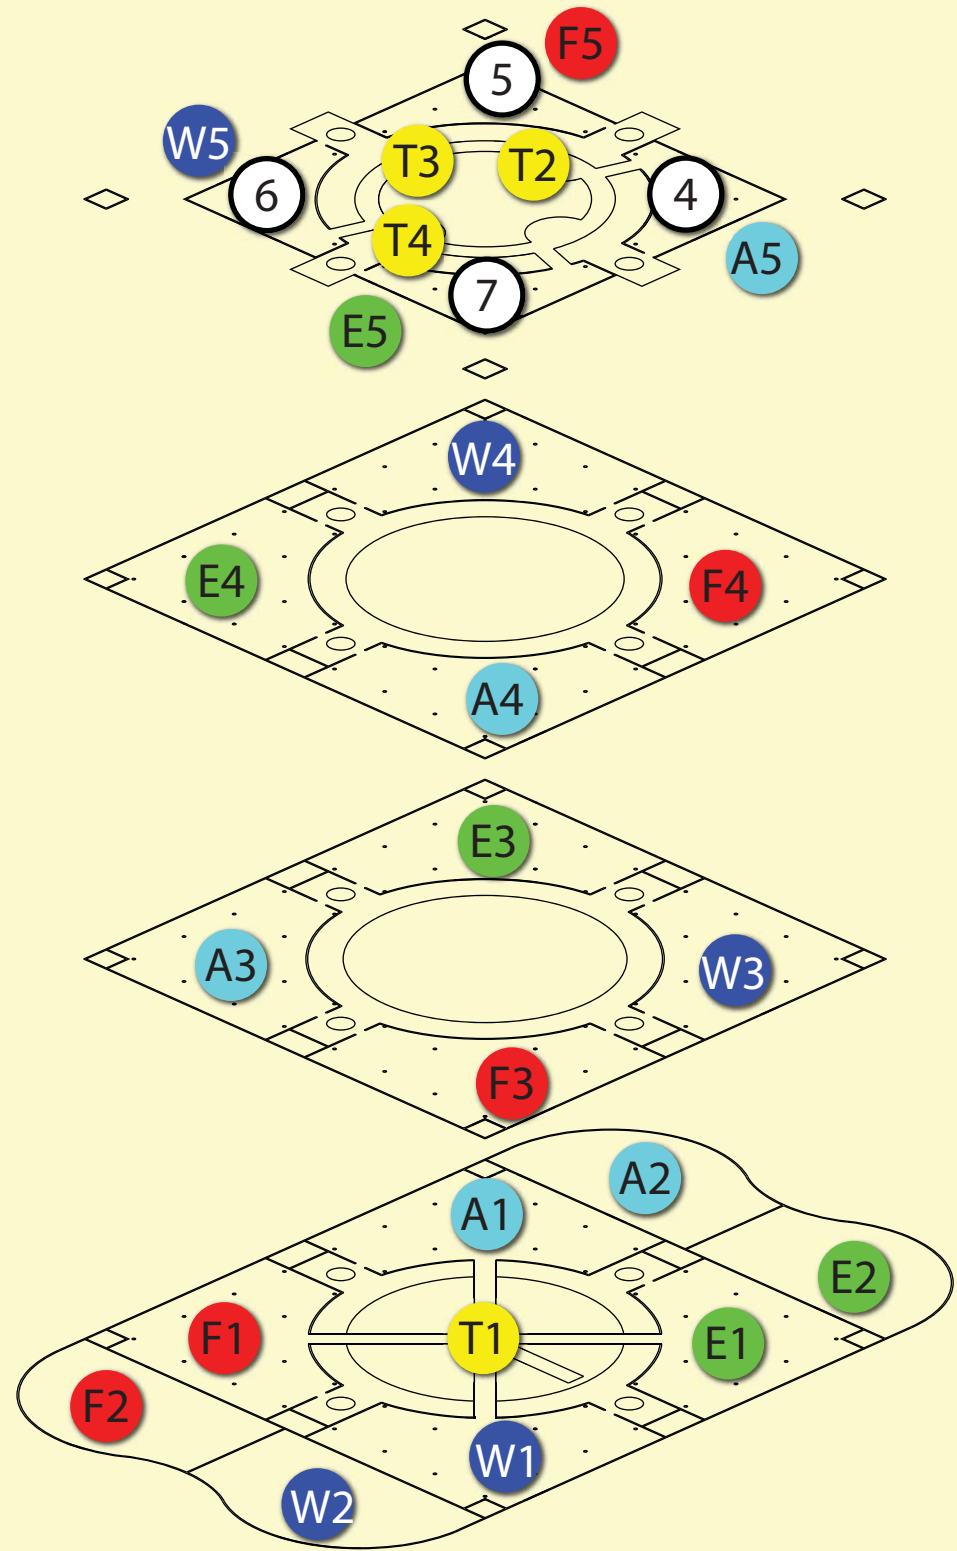

SUSTAINABLE MUSEUM

F1 History of Energy

E1 History of Earth

F2 Energy Garden

E2 Earth Garden

F3 Problem of Energy

E3 Problem of Earth

F4 Solution of Energy

E4 Solution of Earth

F5 Energy Balcony

E5 Earth Balcony

W1 History of Water

A1 History of Air

W2 Water Garden

A2 Air Garden

W3 Problem of Water

A3 Problem of Air

W4 Solution of Water

A4 Solution of Air

W5 Water Balcony

A5 Air Balcony

Theme Park/ Museum Map

SUSTAINABLE THEME PARK

T1 Character Show Stage

T2 Shweeb
(A New Roller Coaster Ride)

T3 Bungee Jump

T4 Water Splashier ride

1 Museum Store

6 Bathroom

2 Ticket Center

7 Transsolar
Cloud Space

3 Place Of
Disorientation