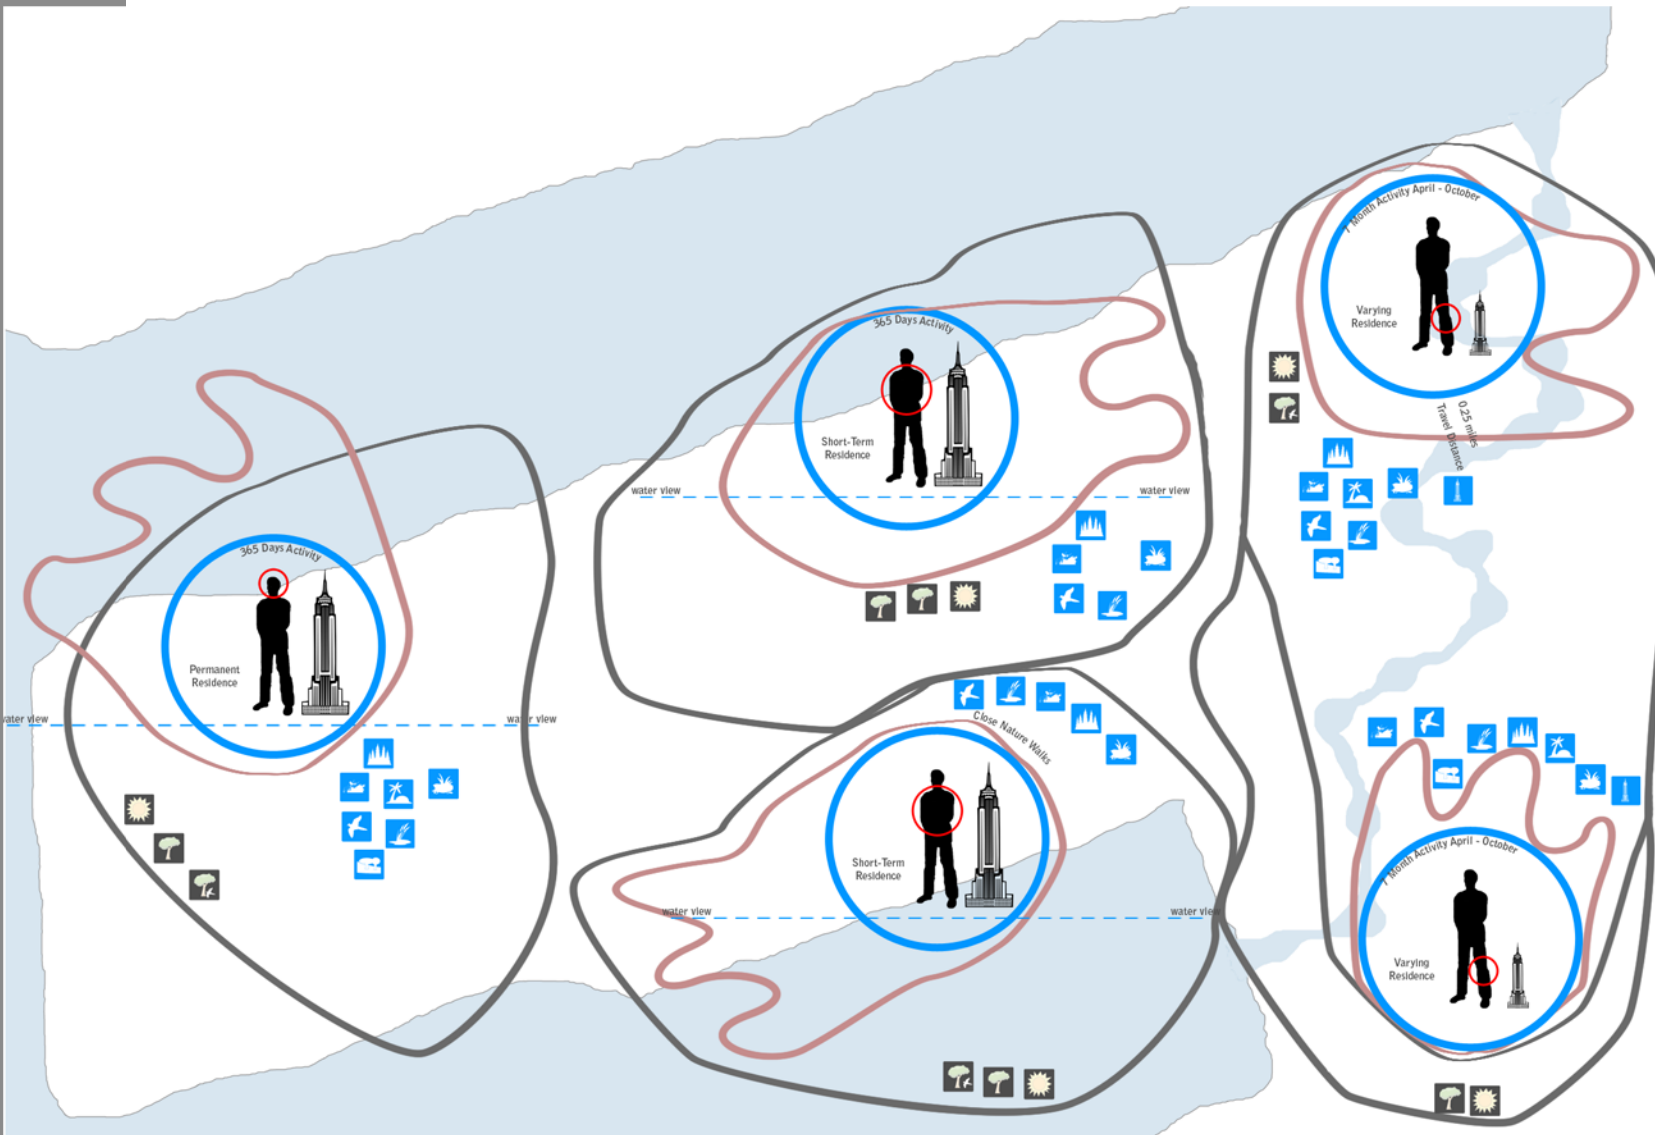

Users Diagram

Each of the diagrams has compiled the different types of treatments for each guest.

Physical Therapy: Long Circular walks, 7 months of activity, and various ecologies.

Stress Rehabilitation: Curvy long paths, 365 days of activity a year, wide variety of ecologies.