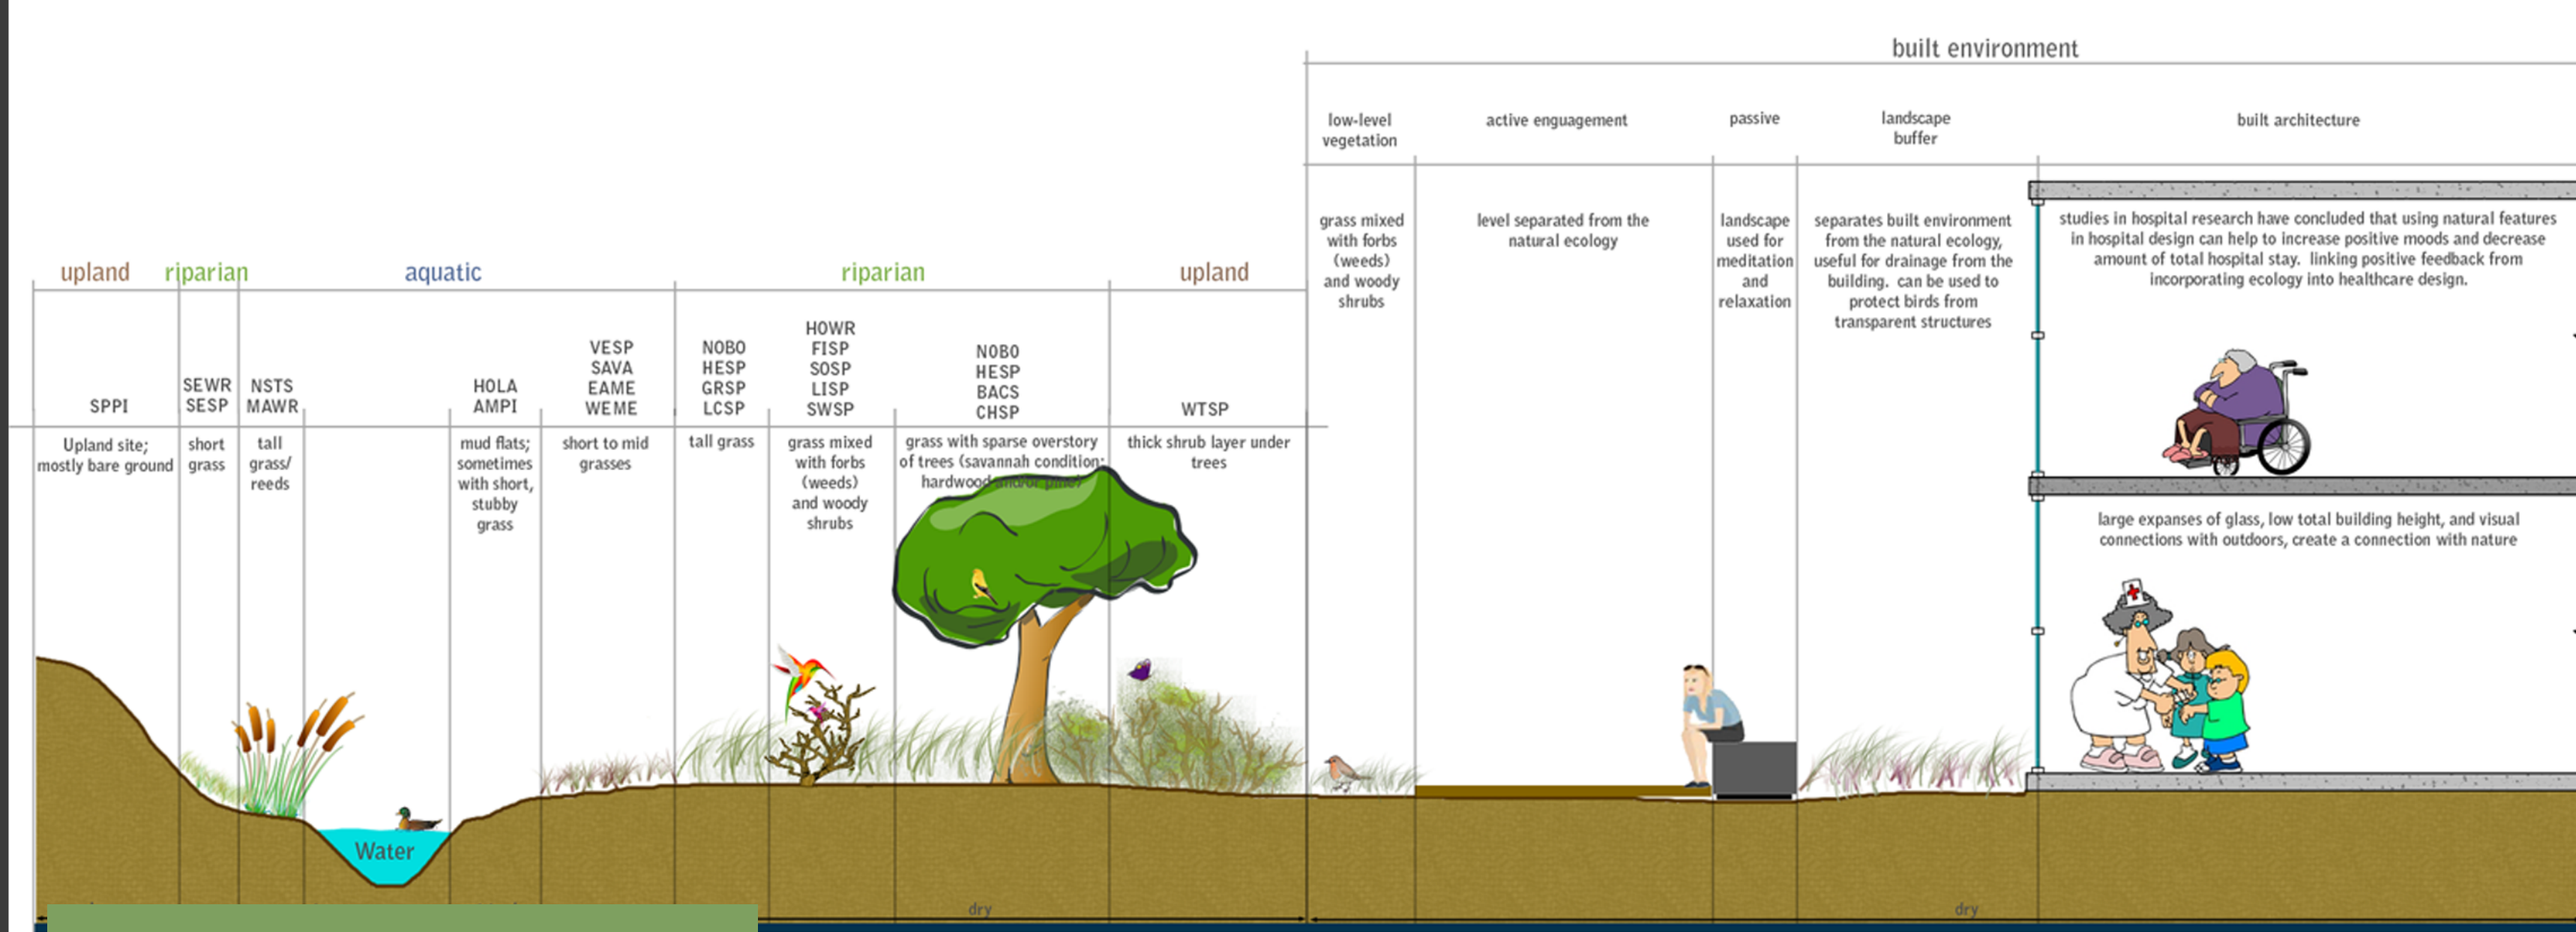

Habitat / Ecology