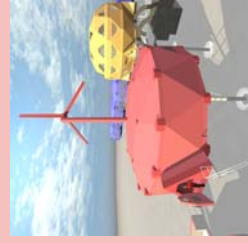

G Plant Module