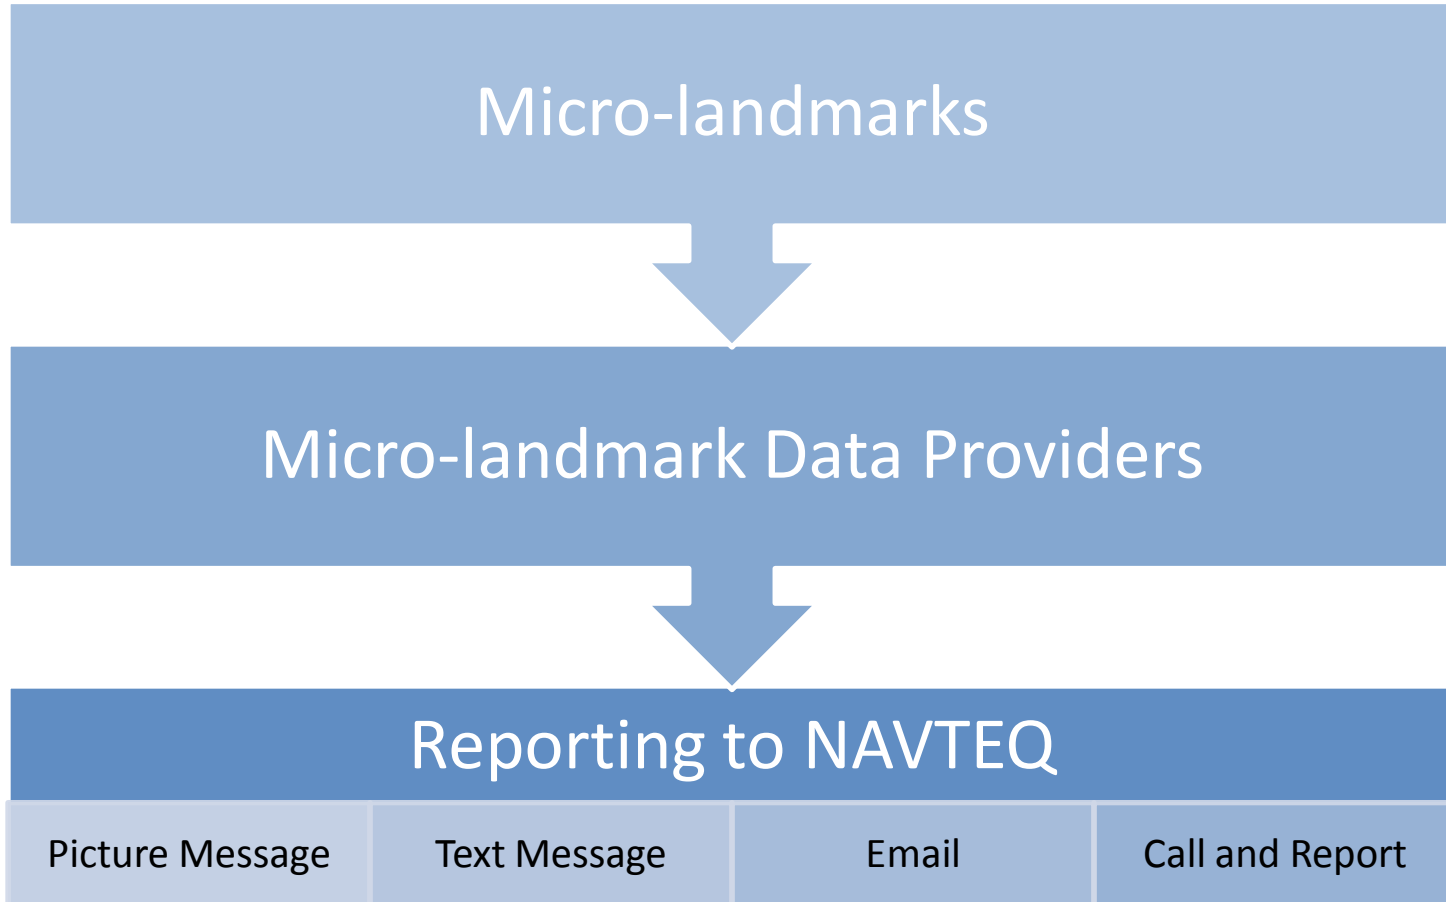

### Micro-landmarks

Faculty Advisers:

James Burstein

Limia Shunia

- Establishing criteria for micro-landmarks
- Determining micro-landmarks data provider

## Criteria:

- Permanent
- Easily observable
- Unique to immediate surroundings
- Culturally unbiased

Electronic Signboard at O'Hare United Departure Terminal

Sculpture on IIT Campus in front of E1 Building