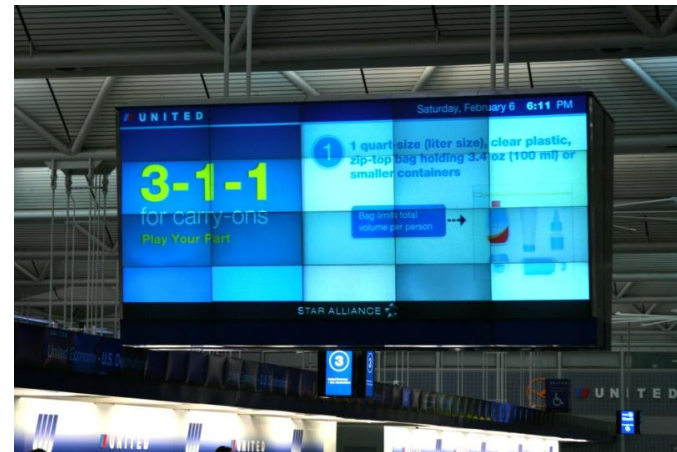

## Criteria:

- Permanent
- Easily observable
- Unique to immediate surroundings
- Culturally unbiased

Electronic Signboard at O'Hare United Departure Terminal

Sculpture on IIT Campus in front of E1 Building