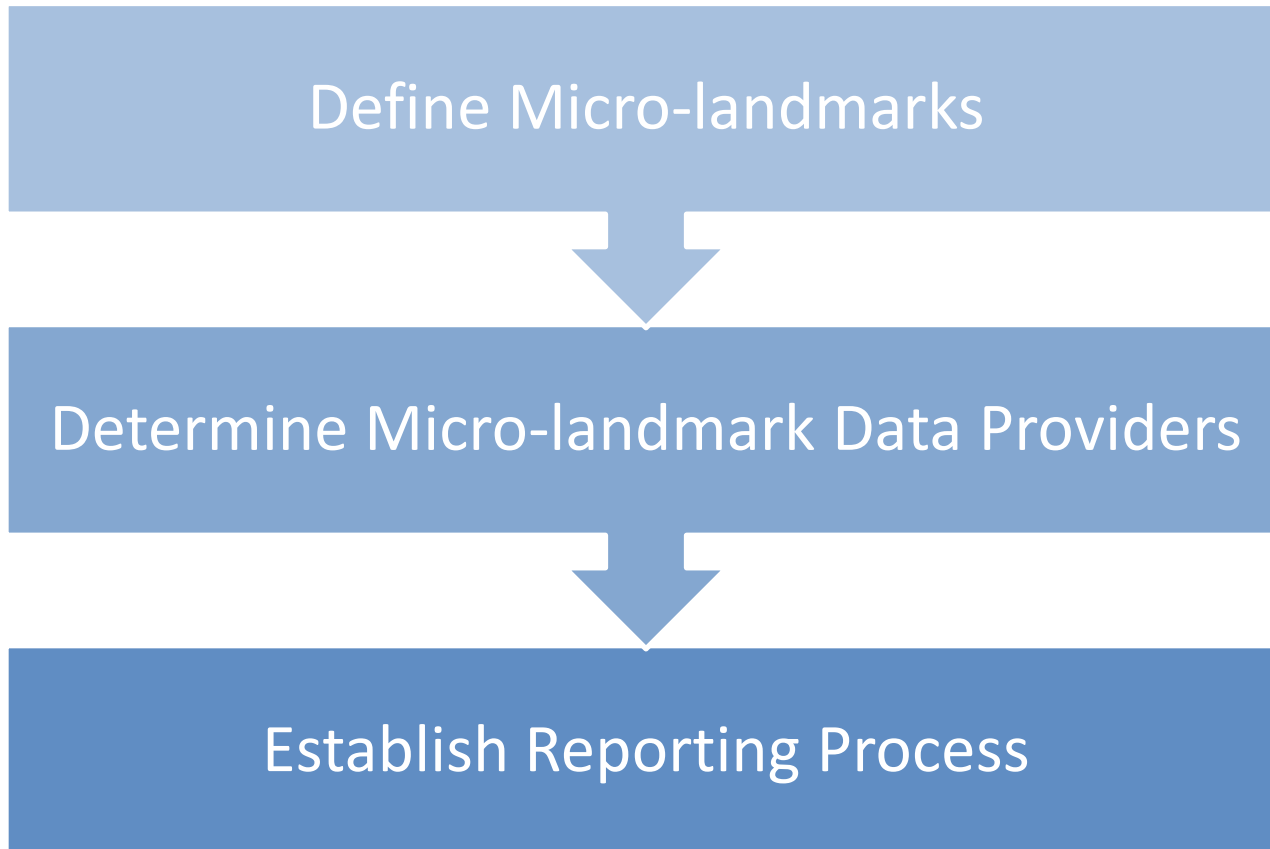

# Innovative Mapping

## Solution through Coalition

### Micro-landmarks

Faculty Advisers:

James Burstein

Limia Shunia

- Establishing criteria for micro-landmarks
- Determining micro-landmarks data provider

## Criteria:

- Permanent
- Easily observable
- Unique to immediate surroundings
- Culturally unbiased

Electronic Signboard at O'Hare United Departure Terminal

Sculpture on IIT Campus in front of E1 Building