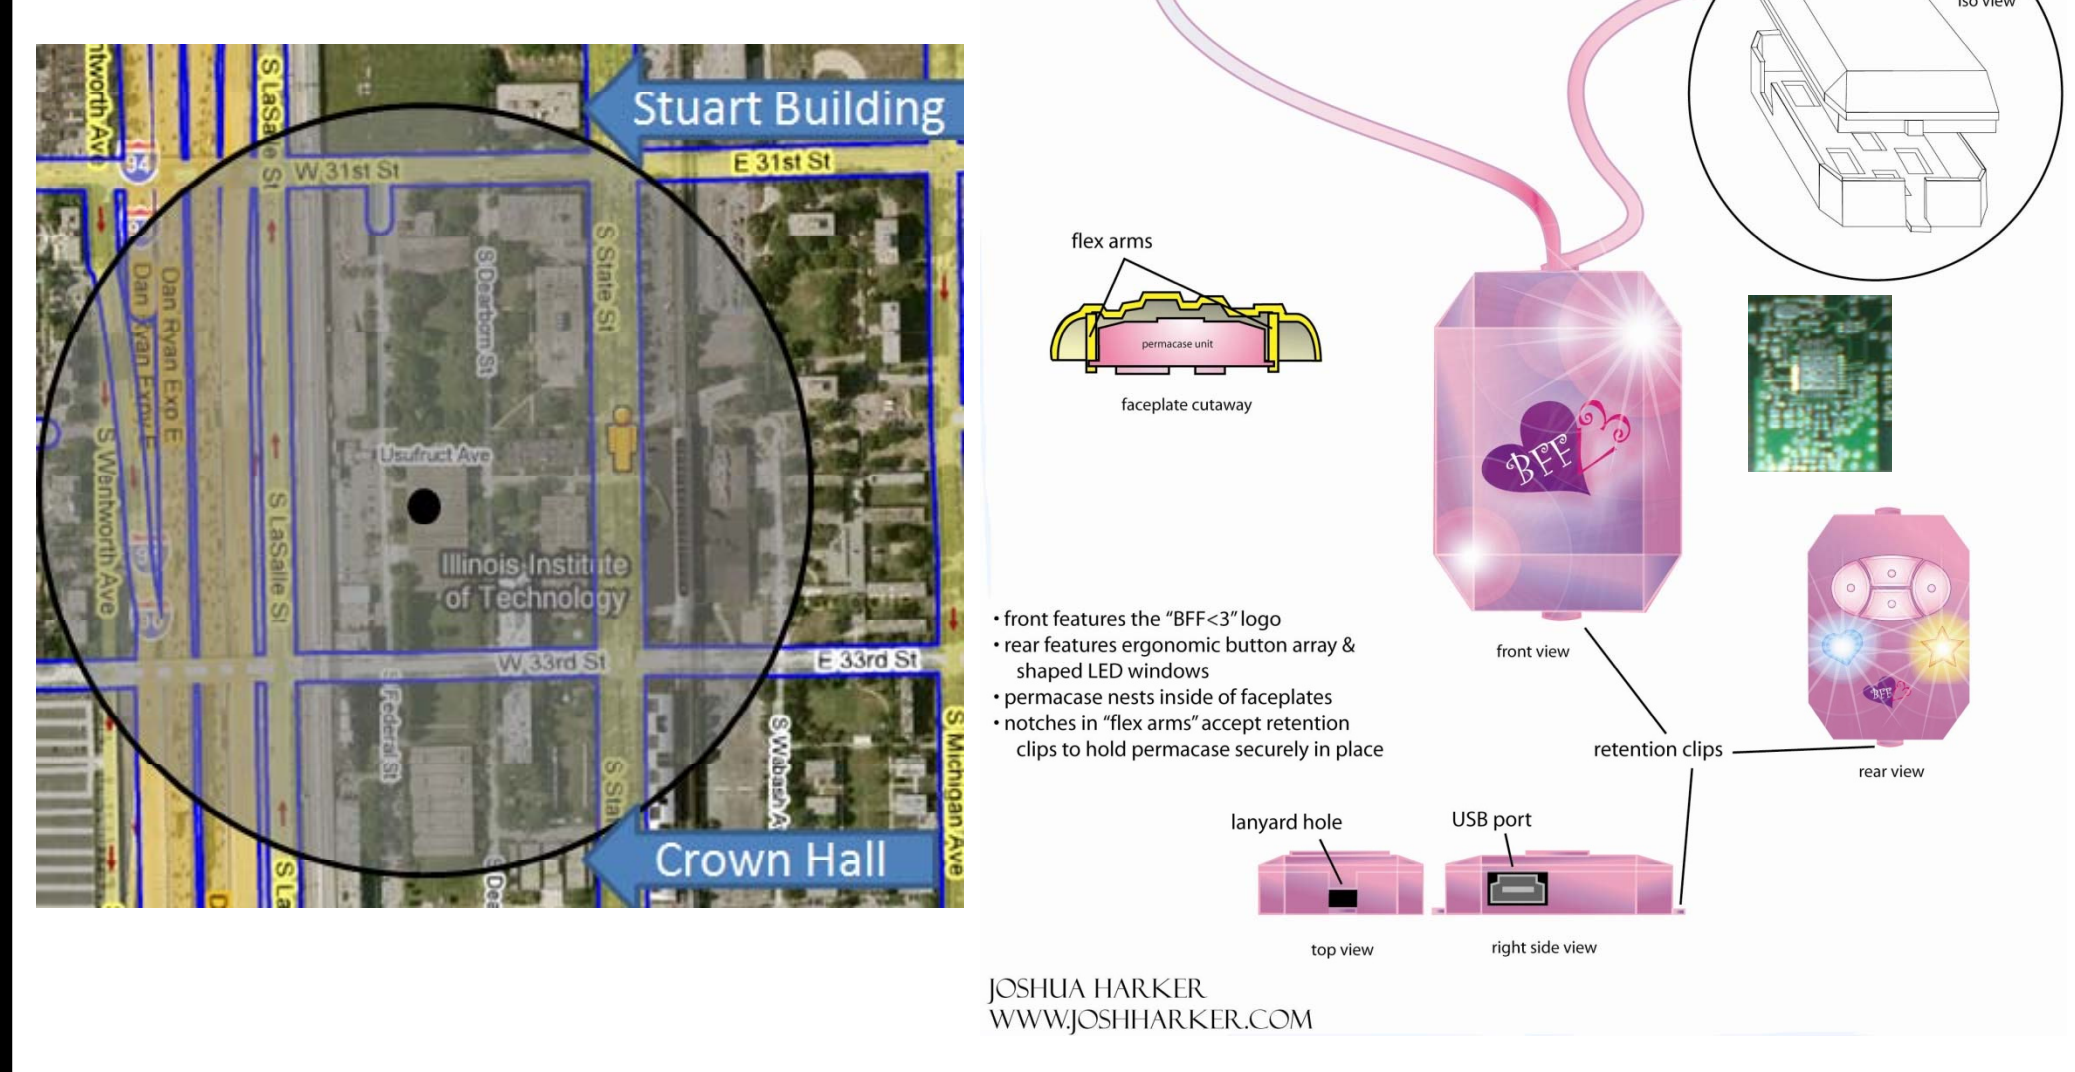

EnPRO 354

Problem

Security

Solution

Current Status

Team

Chatting

Style

► 1 pad for \$5 or 2 for \$9 ◀ Includes activation code for bffnotes.com! ◀

at the park =

boring =

cute =

Jessica =

Madison =

108HK108

094BFF21