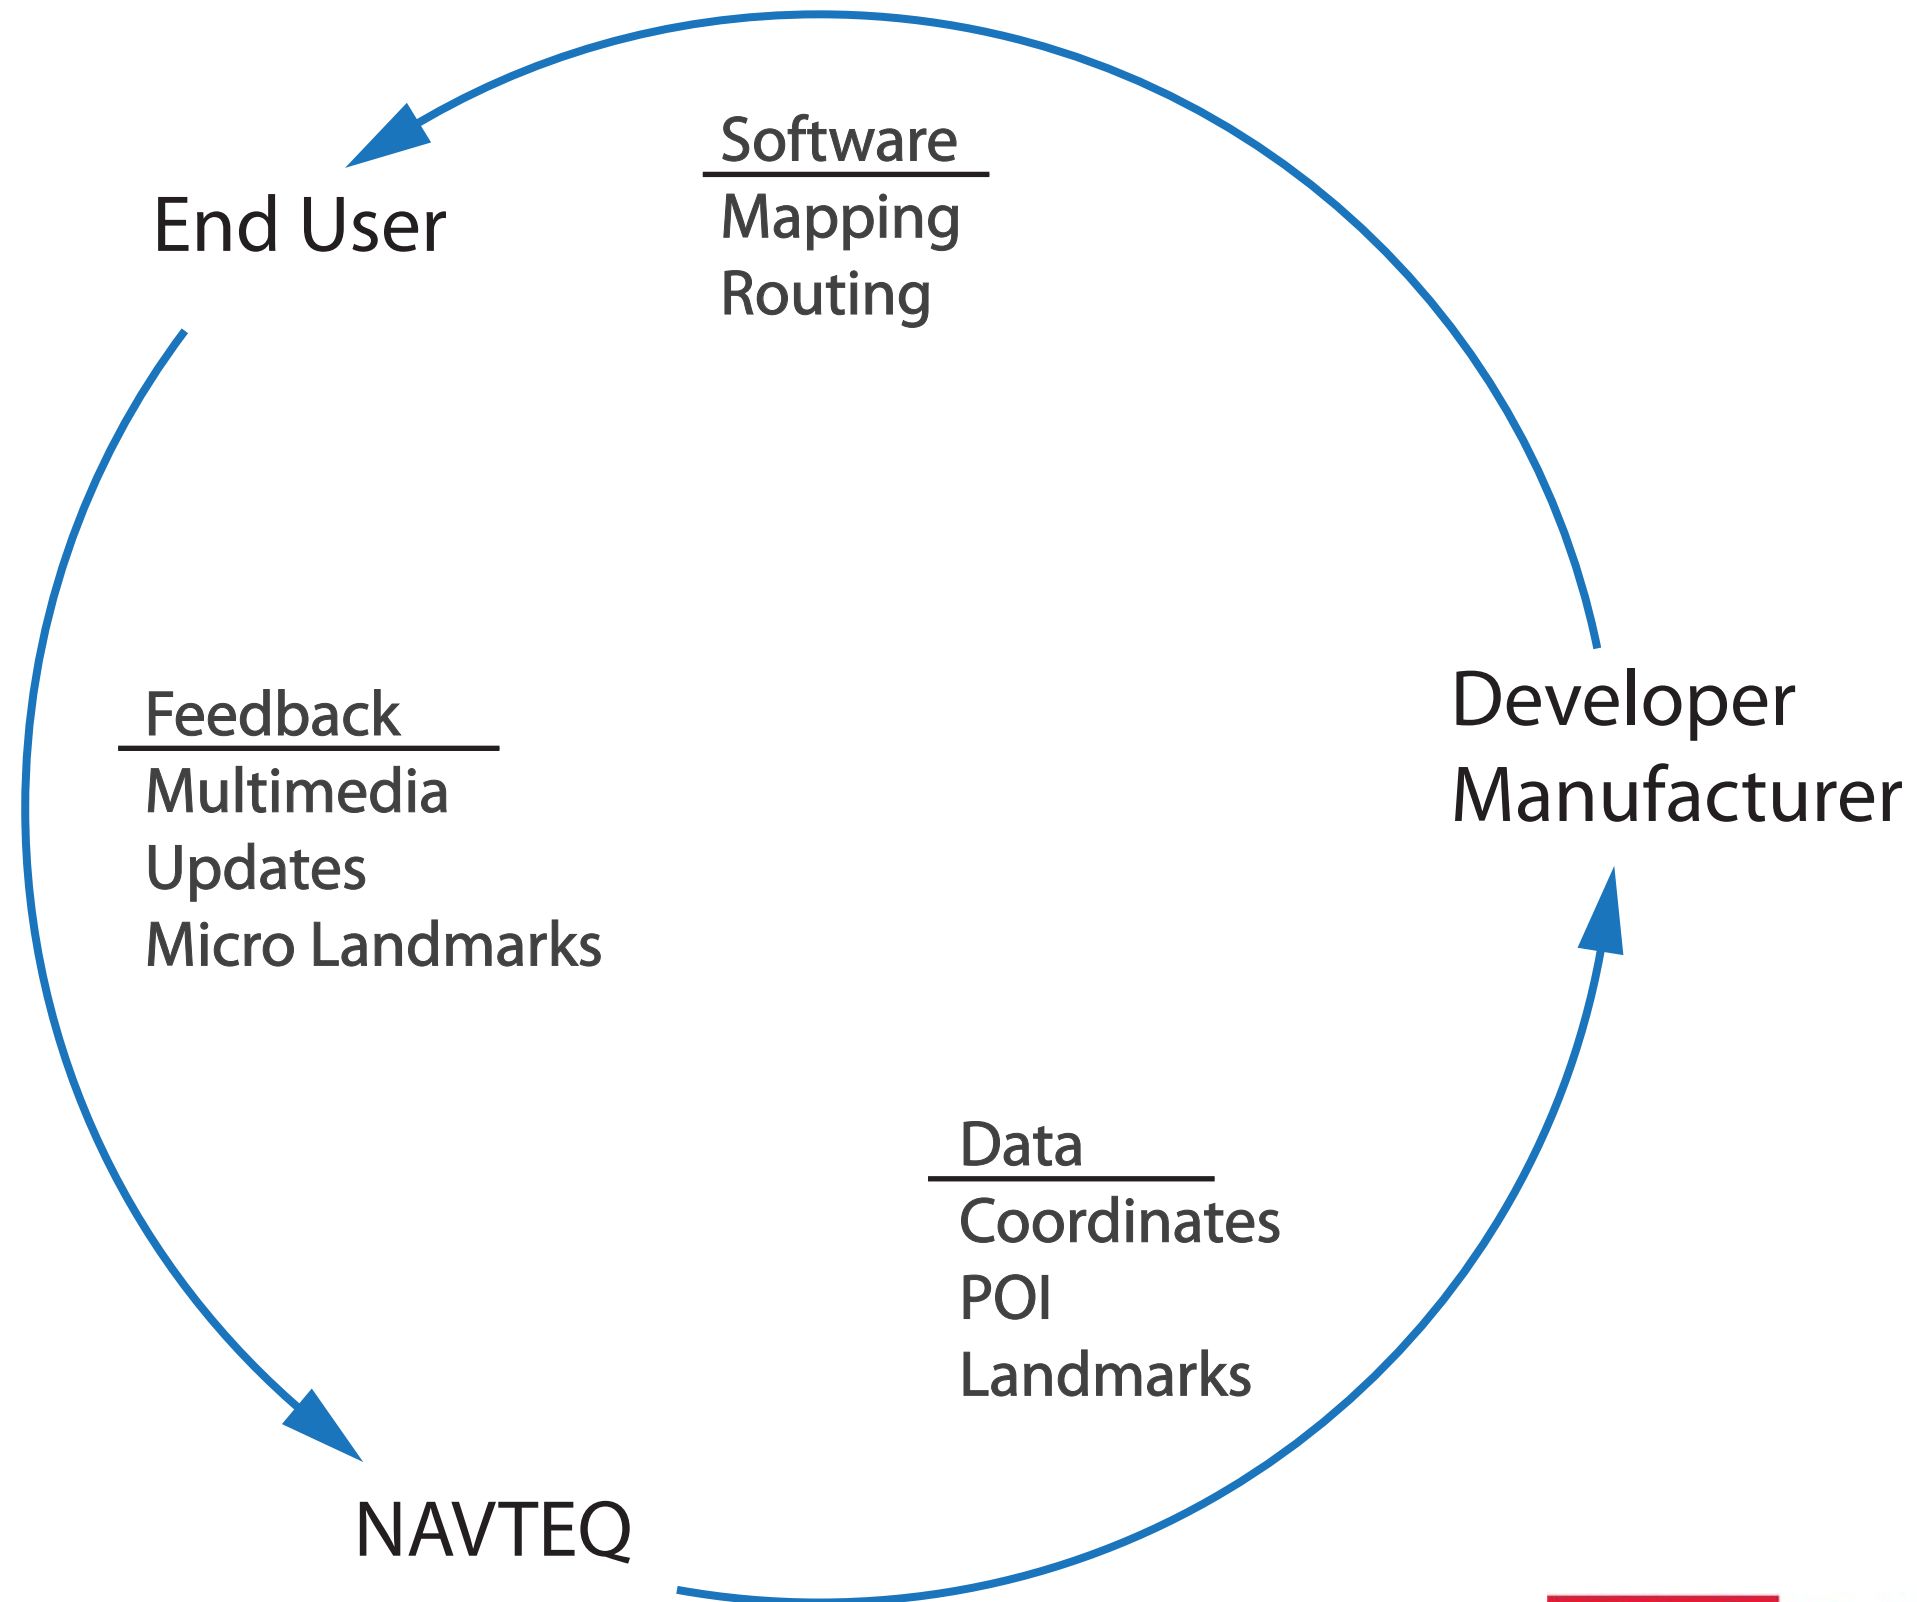

Innovative Mapping

Solution through CoaliiTion.

Faculty Advisers:

James Burstein

Limia Shunia

Opportunity

Team Organization Project Goal Project Plan Challenges to Date Challenges to Come

Enable Map Reporter input

In addition to updates or fixes- for example, correcting the address of a building - allow users to contribute to the map

Collect Map Reports

Try to direct users to specific arrival points; instead of "Wrigley Field", direct users to the Harry Caray statue.

MMS

Mobile Website

Mobile Application

Voice