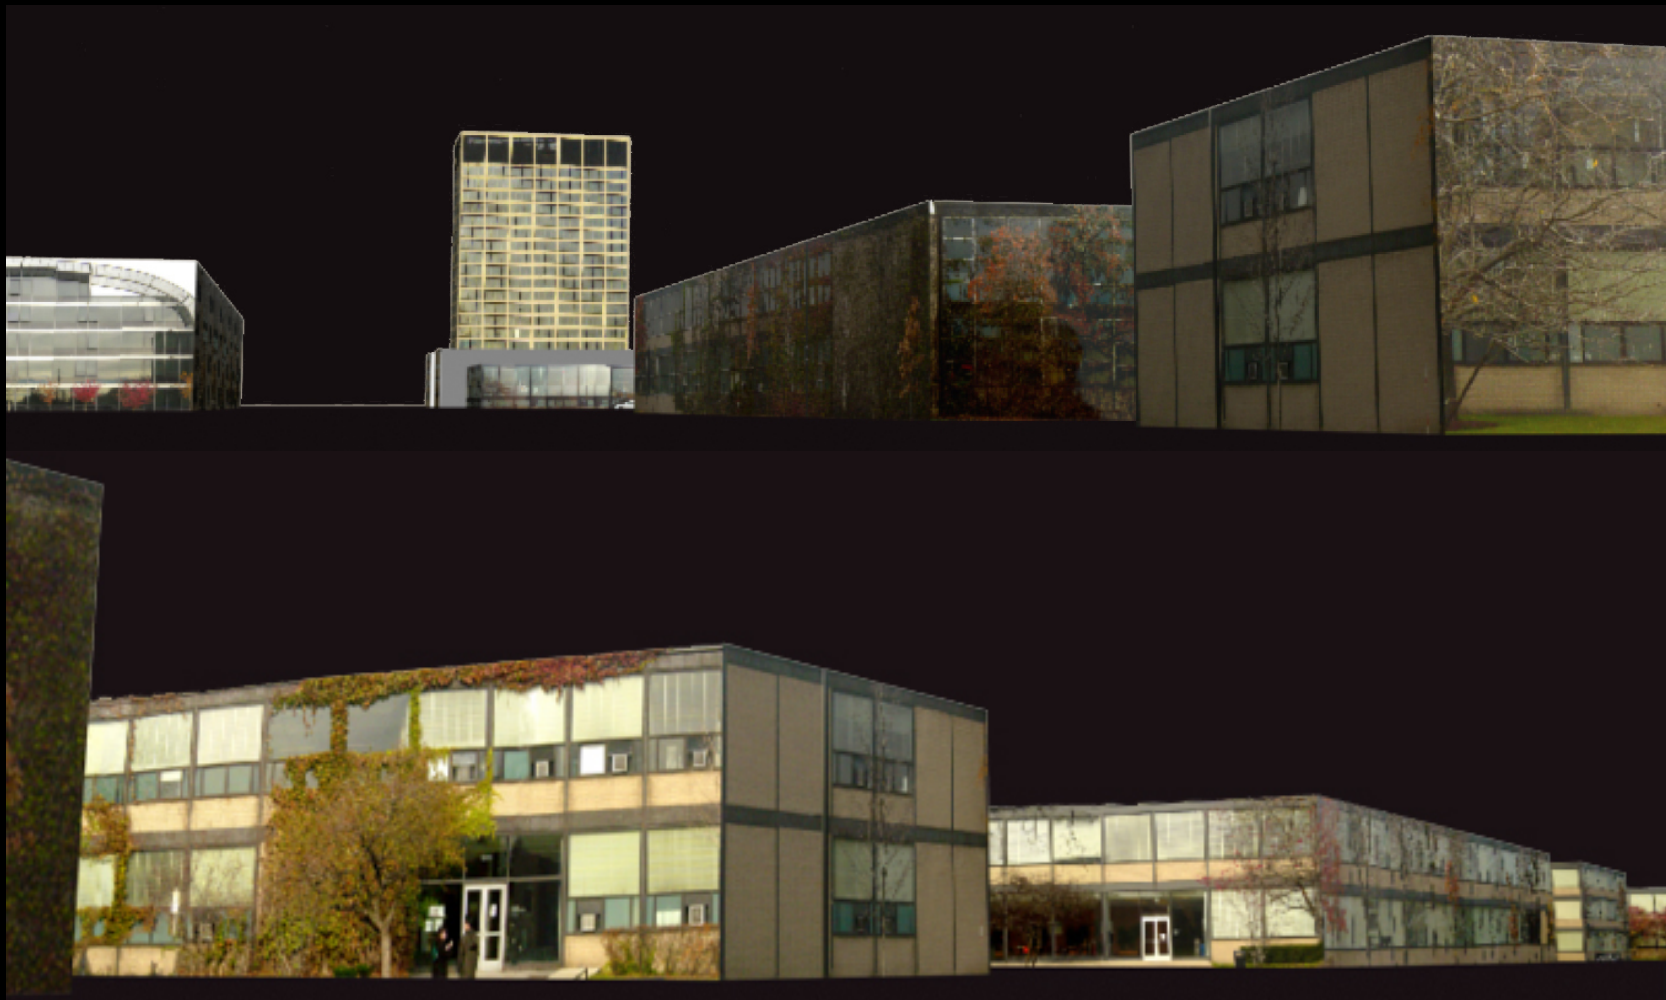

GHOST CITY CHICAGO

MODELING
LEVEL 1