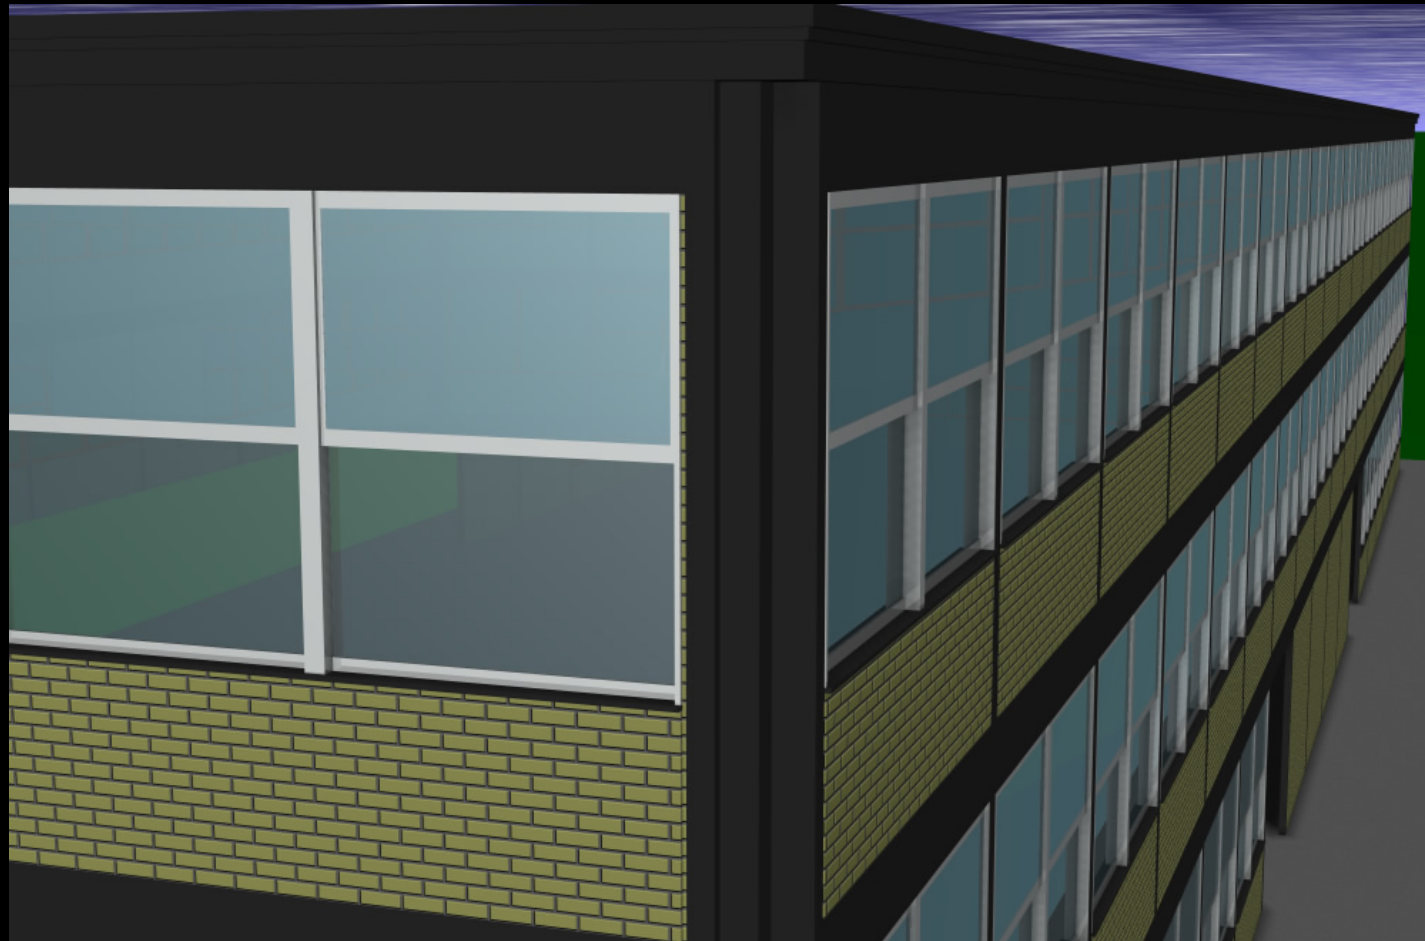

GHOST CITY CHICAGO

A stylized, glowing white skyline of Chicago buildings is positioned behind the title text. The buildings vary in height and shape, creating a silhouette of the city's skyline.

INTRODUCTION

GHOST CITY CHICAGO

A stylized, grey silhouette of a city skyline is positioned behind the text 'GHOST CITY CHICAGO'. The skyline includes various building shapes and a prominent tower on the left side. A horizontal line is drawn below the skyline.

MODELING
LEVEL 2

GHOST CITY CHICAGO

A stylized, glowing white silhouette of a city skyline, including several skyscrapers of varying heights, positioned behind the main title text.

CRYSTAL SPACE

CHANGES

Past – Static
Present – Dynamic
Crystal Space improves constantly

NEW FEATURES

Moving features
Connection to the internet
Objects that respond to the user Mesh
Factories

GHOST CITY CHICAGO

A stylized, grey silhouette of a city skyline is positioned behind the text 'GHOST CITY CHICAGO'. The skyline includes various building shapes of different heights and widths, with a prominent tall, thin structure on the left side. The text is rendered in a glowing, white, outlined font that appears to be floating above the skyline.