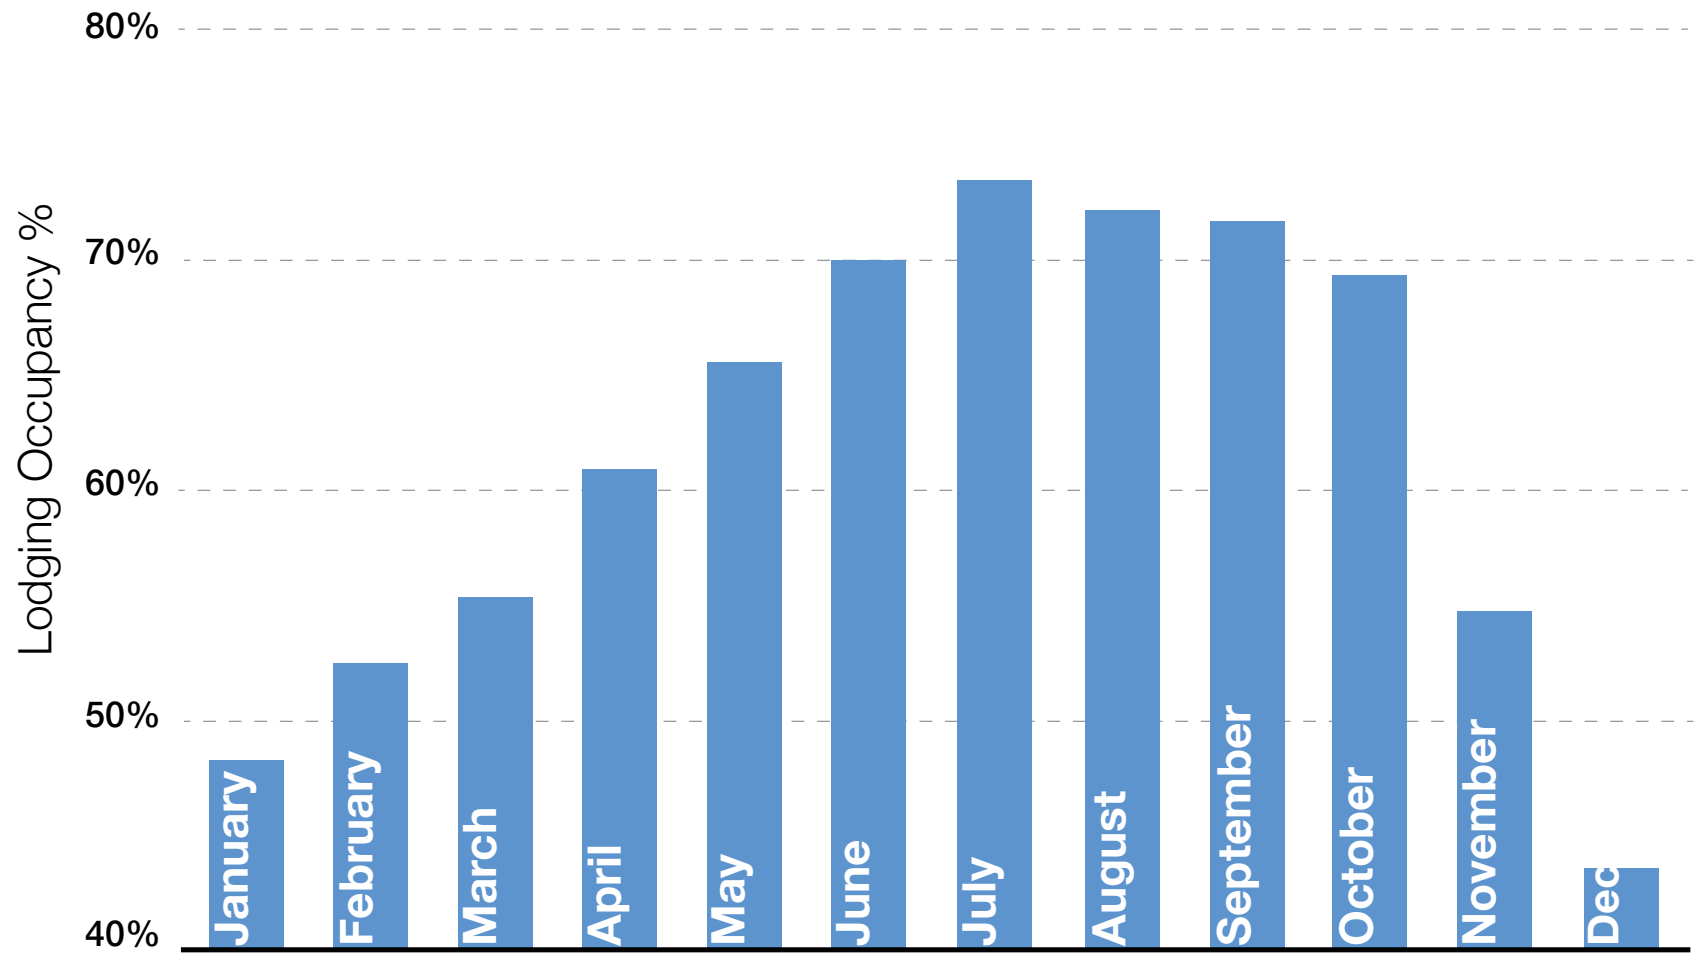

Hospitality in Napa