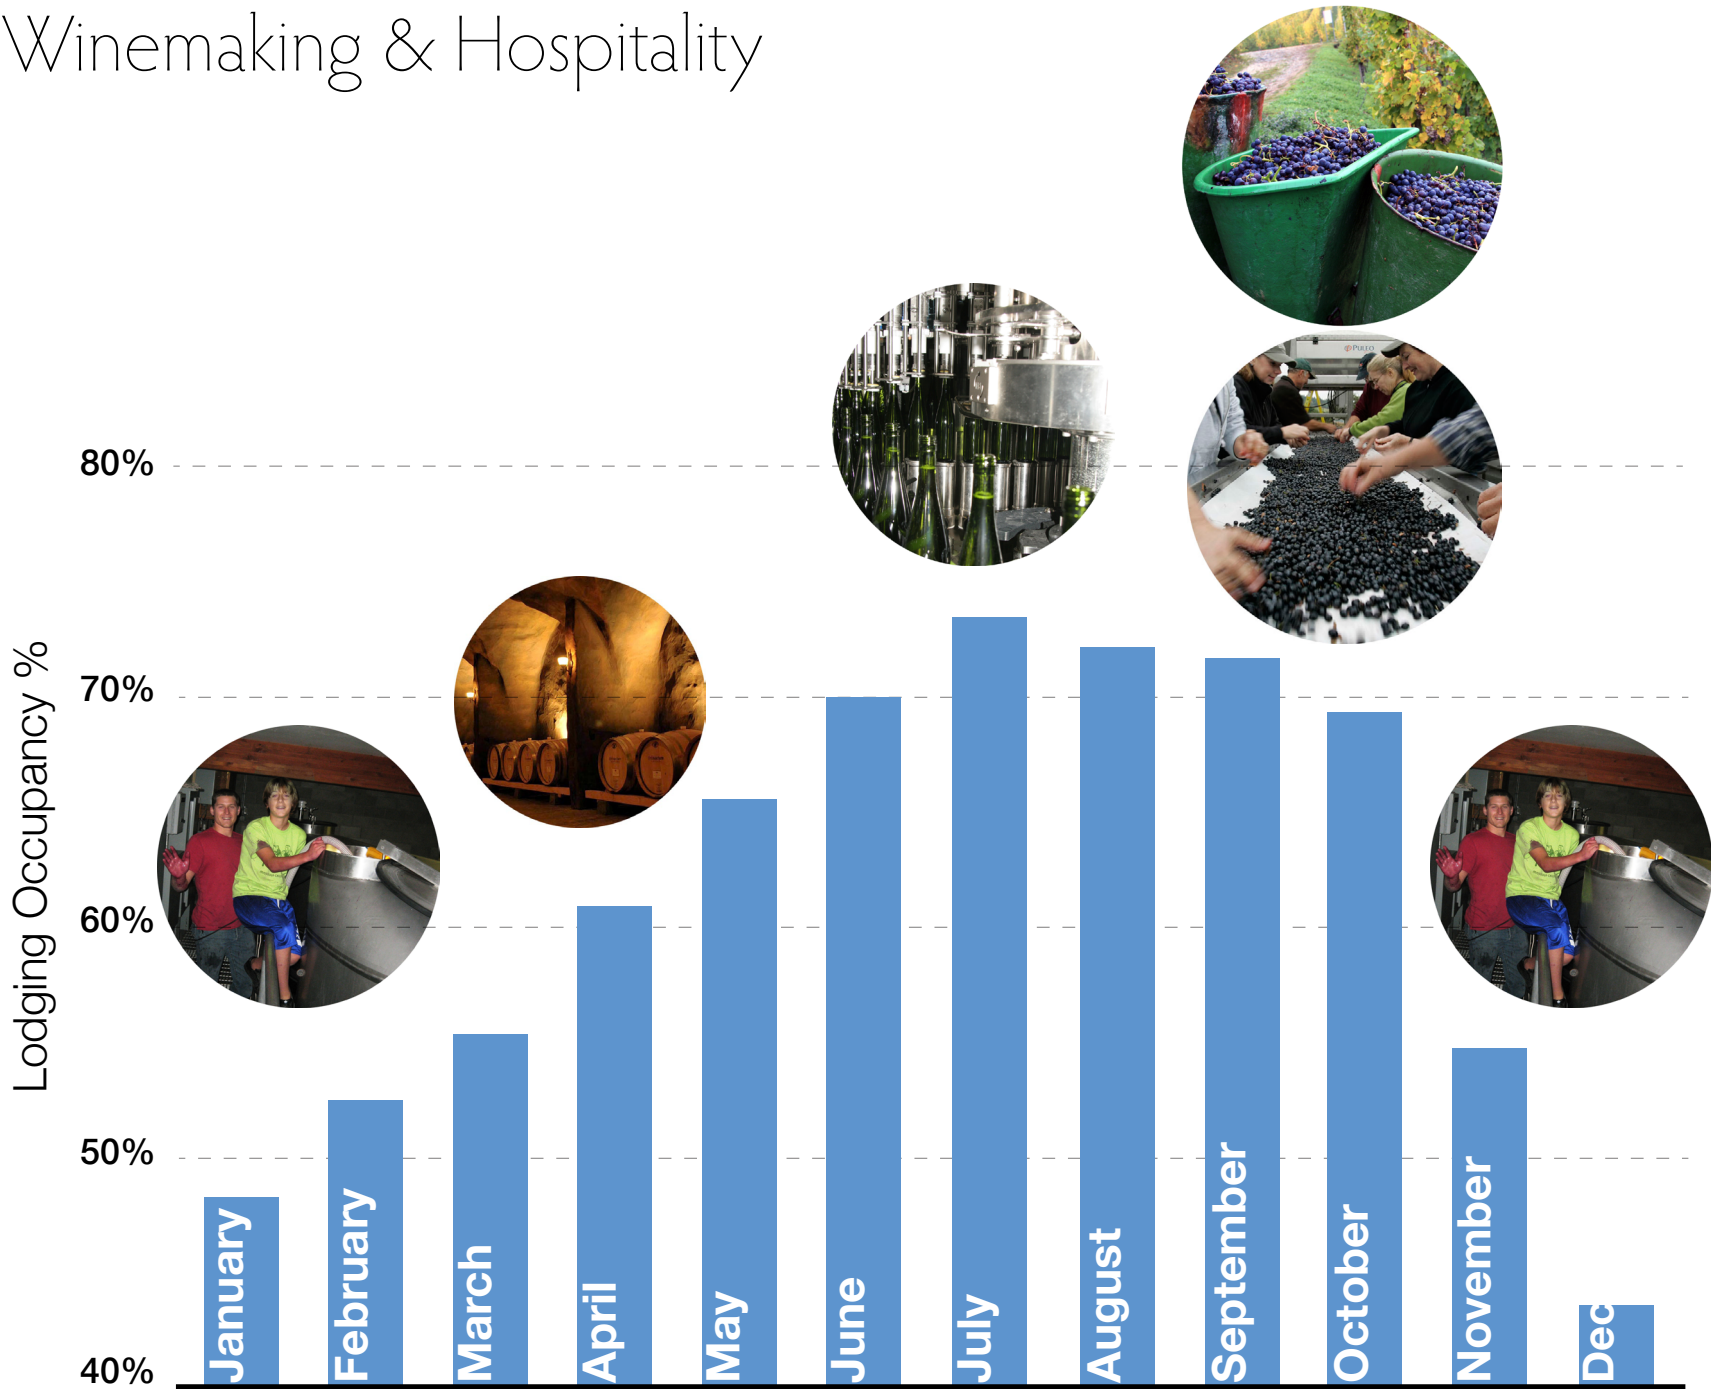

Winemaking & Hospitality