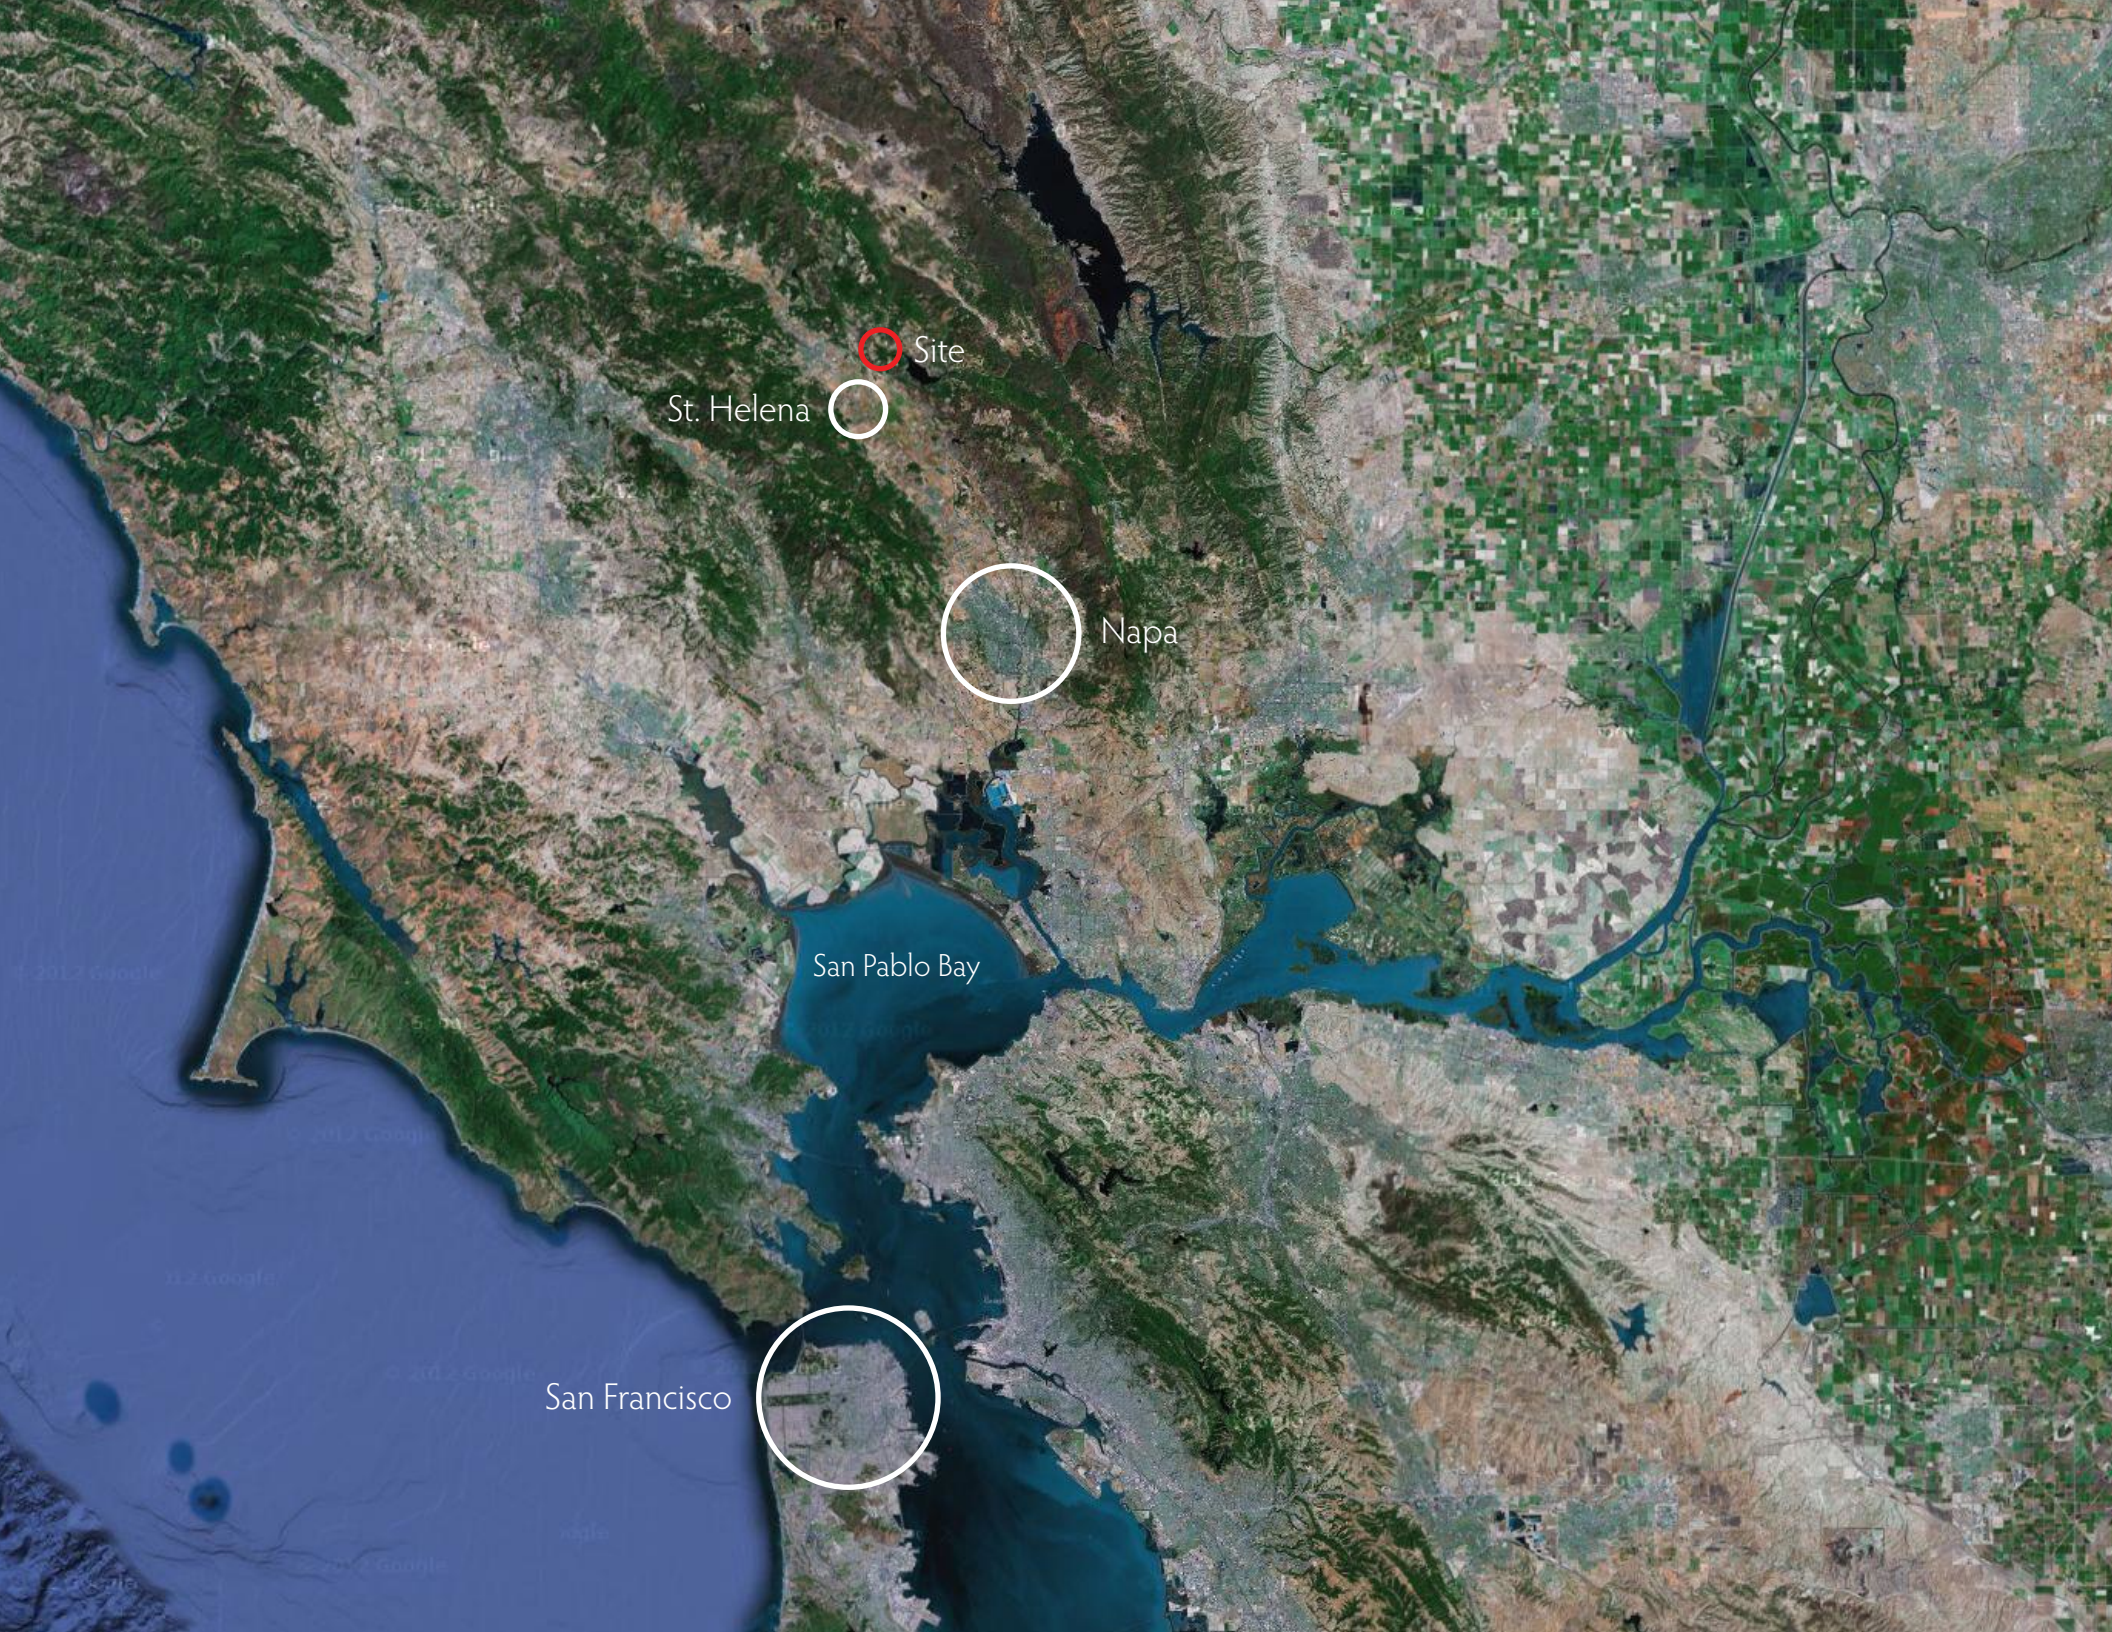

The background of the entire page is a detailed topographic map, showing intricate contour lines that represent the elevation and terrain of a region. The lines are black on a white background, creating a complex, organic pattern of peaks and valleys.

# Howell Mountain Winery

Michael Duggan

Site

St. Helena

Napa

San Pablo Bay

San Francisco

Site: Viader Winery

# Viader Vineyards: Ranch Map 2b

# Gravity Flow Production