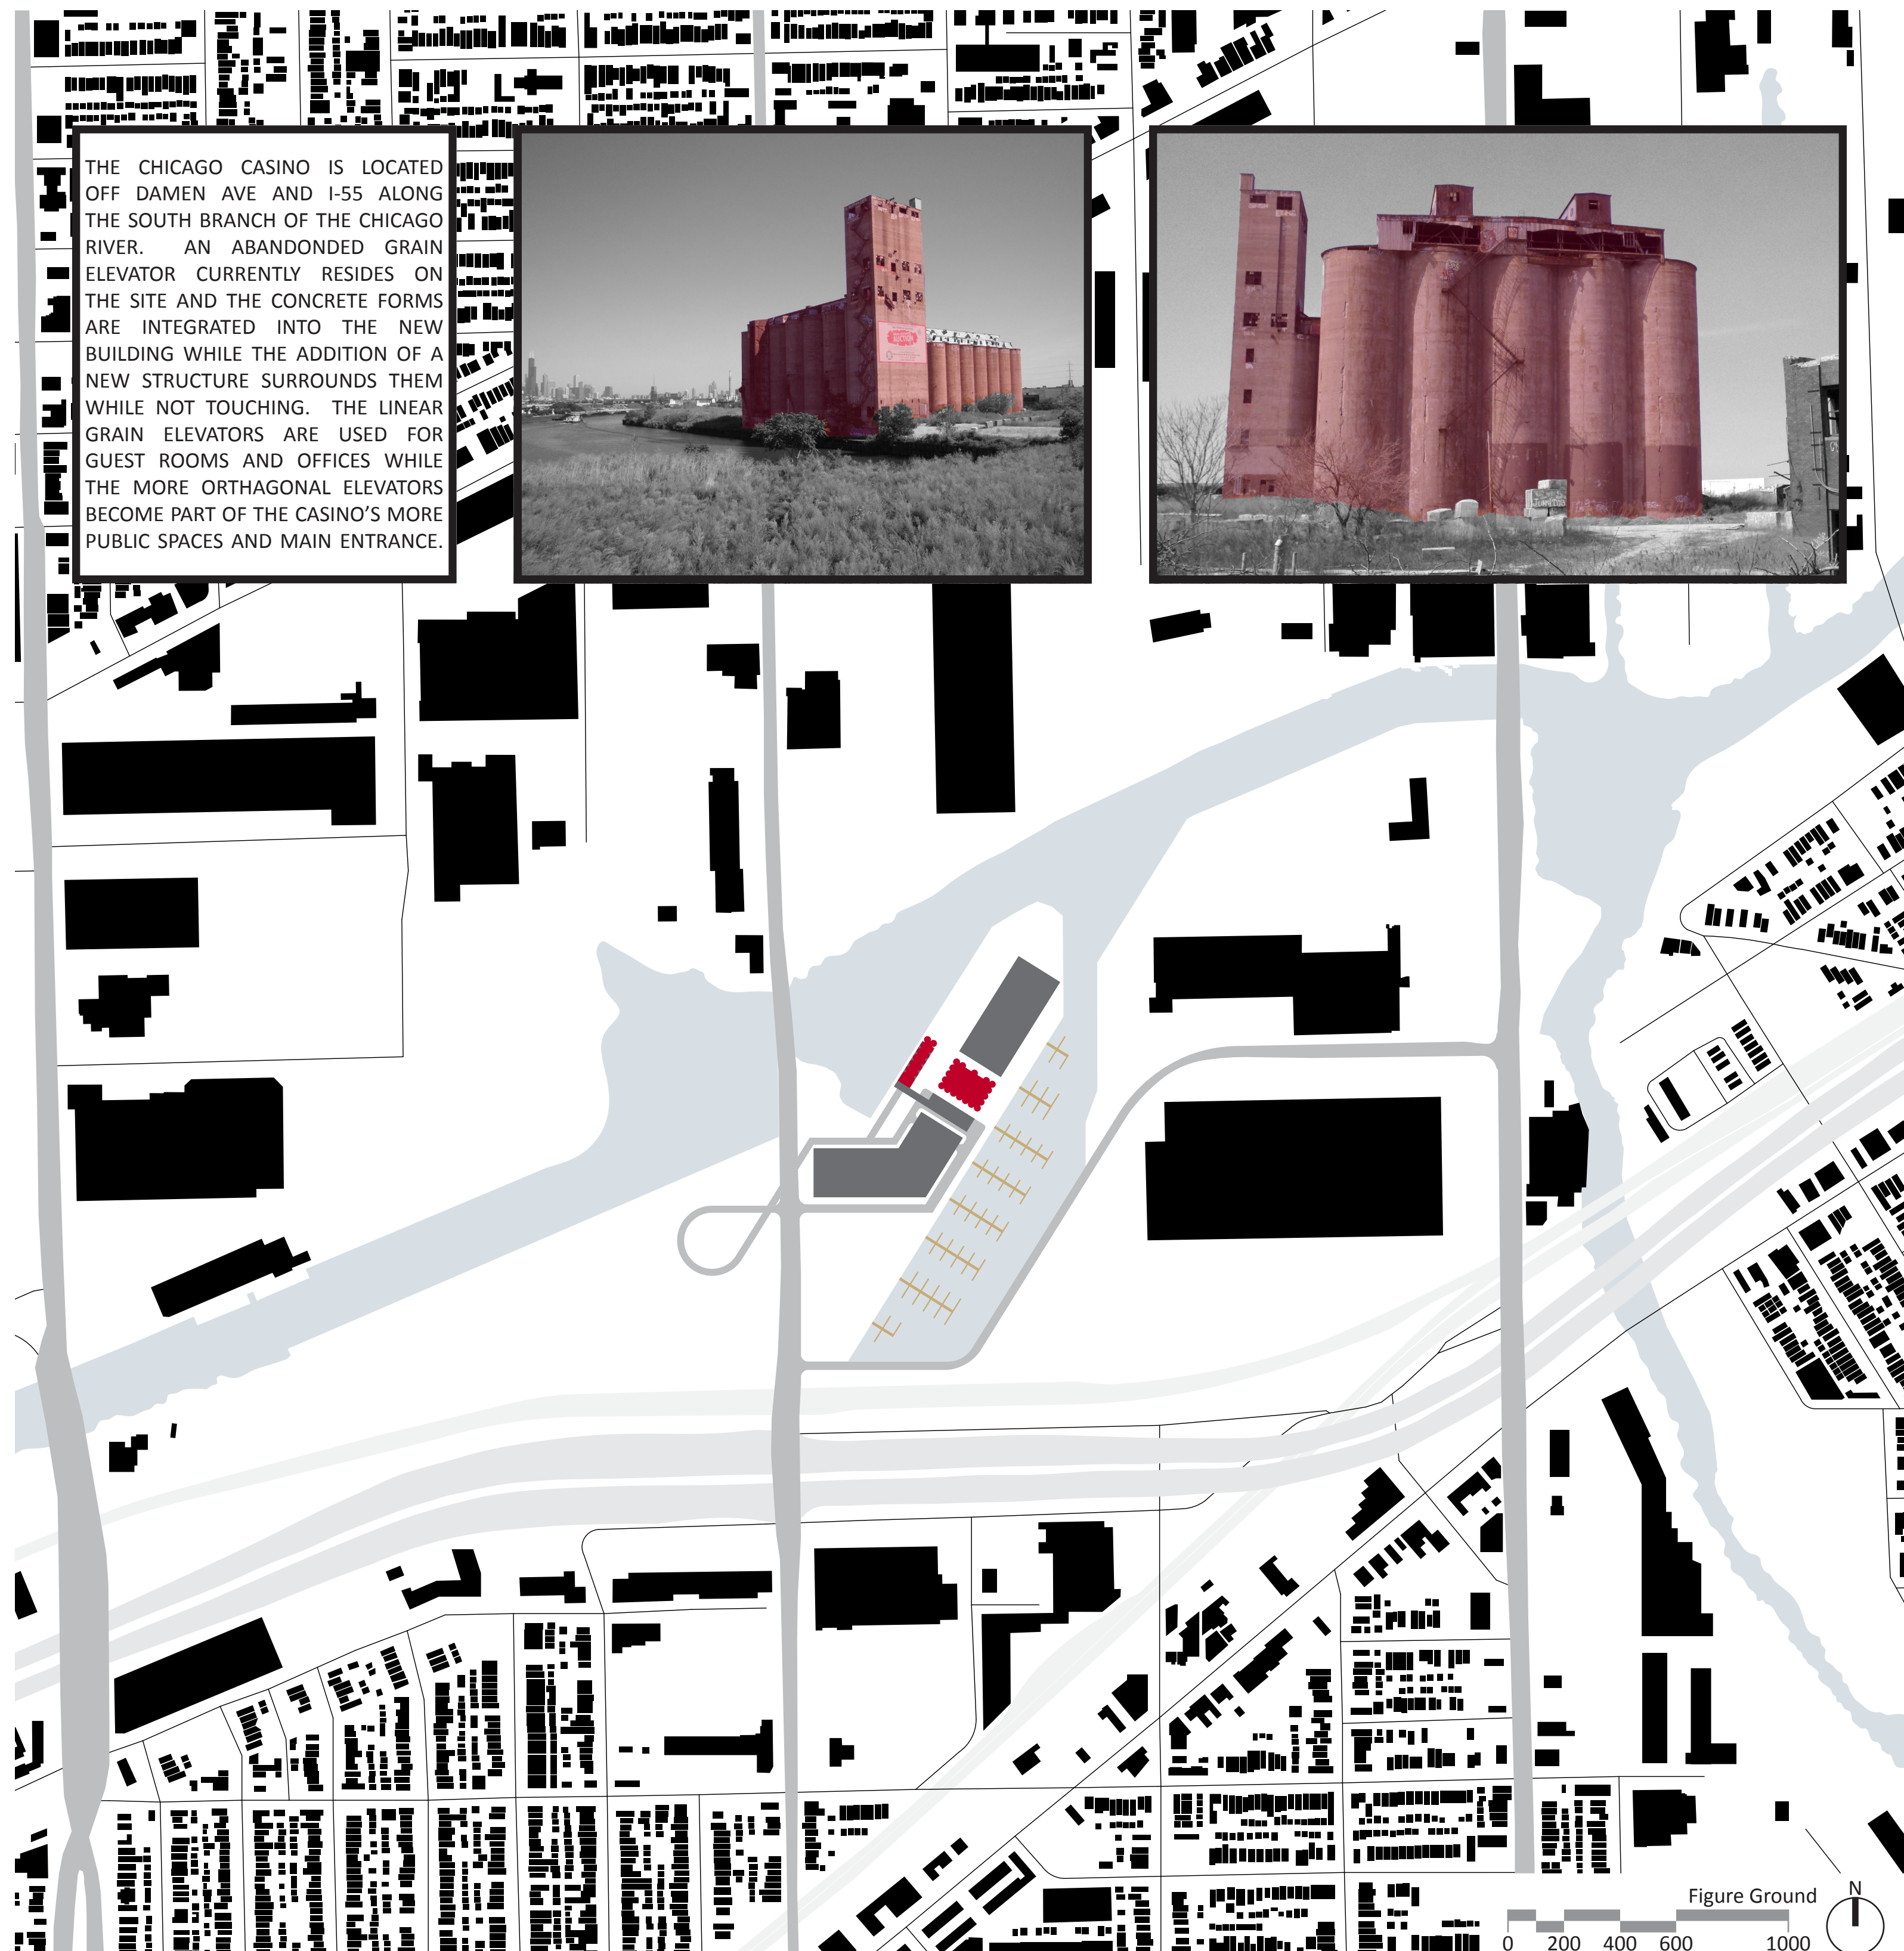

View from north on edge of Chicago River

View from 5th Level patio towards main ground level entrance