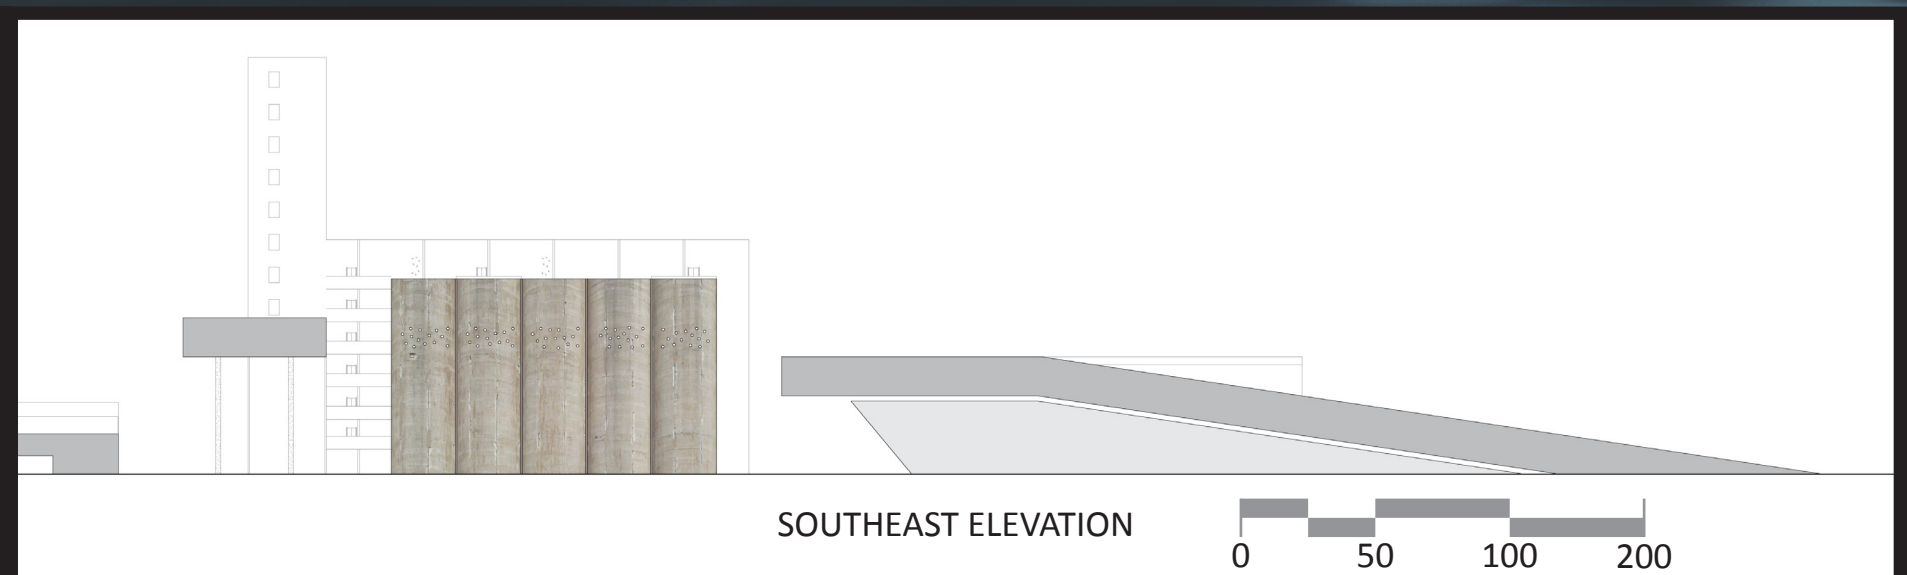

CHICAGO CASINO
SCOTT SHOLAR

SOUTHEAST ELEVATION

0 50 100 200