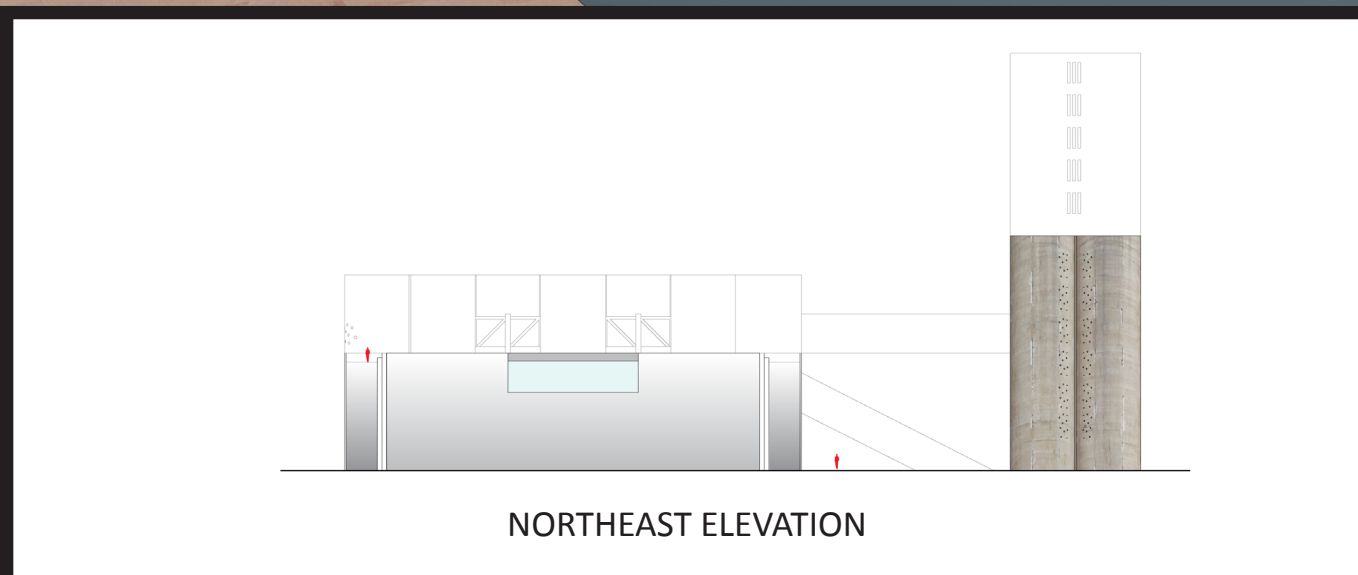

NORTHEAST ELEVATION