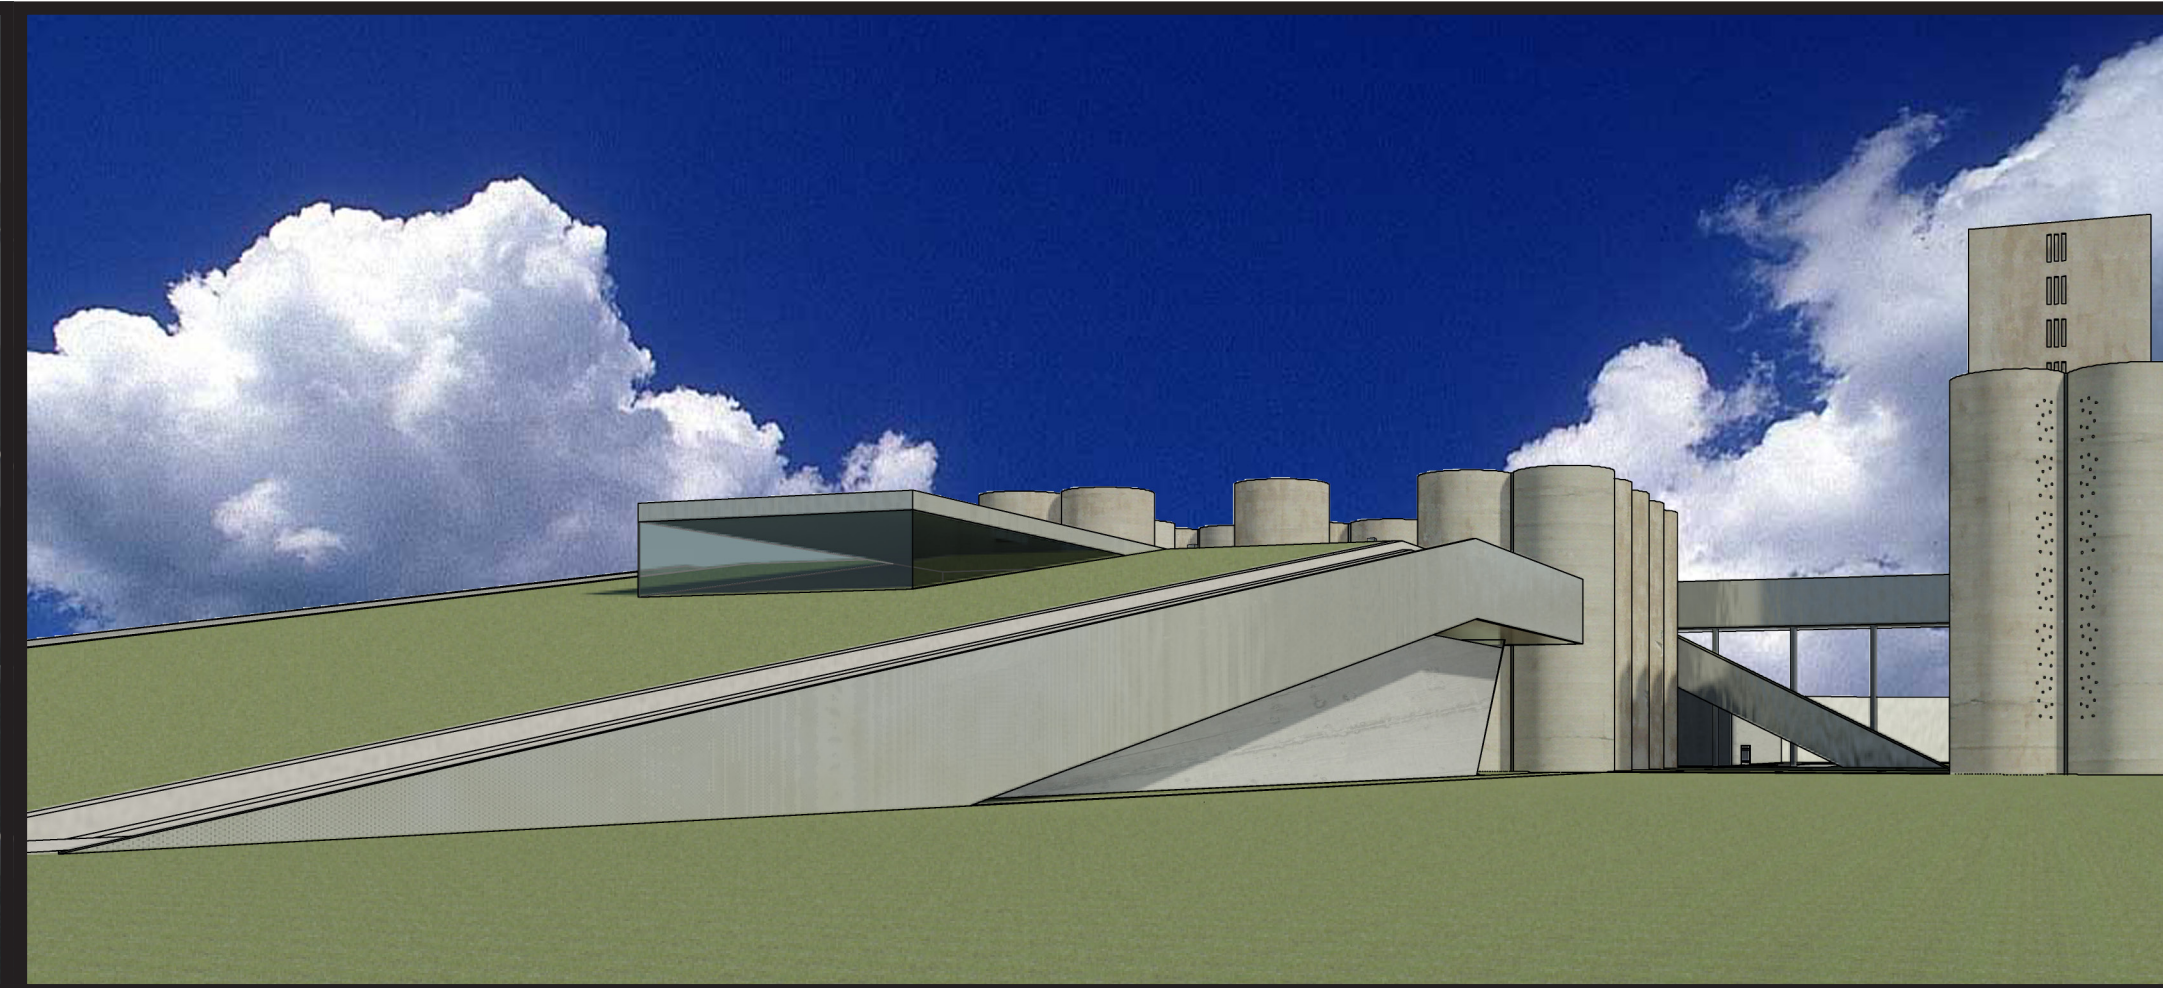

View from north on edge of Chicago River