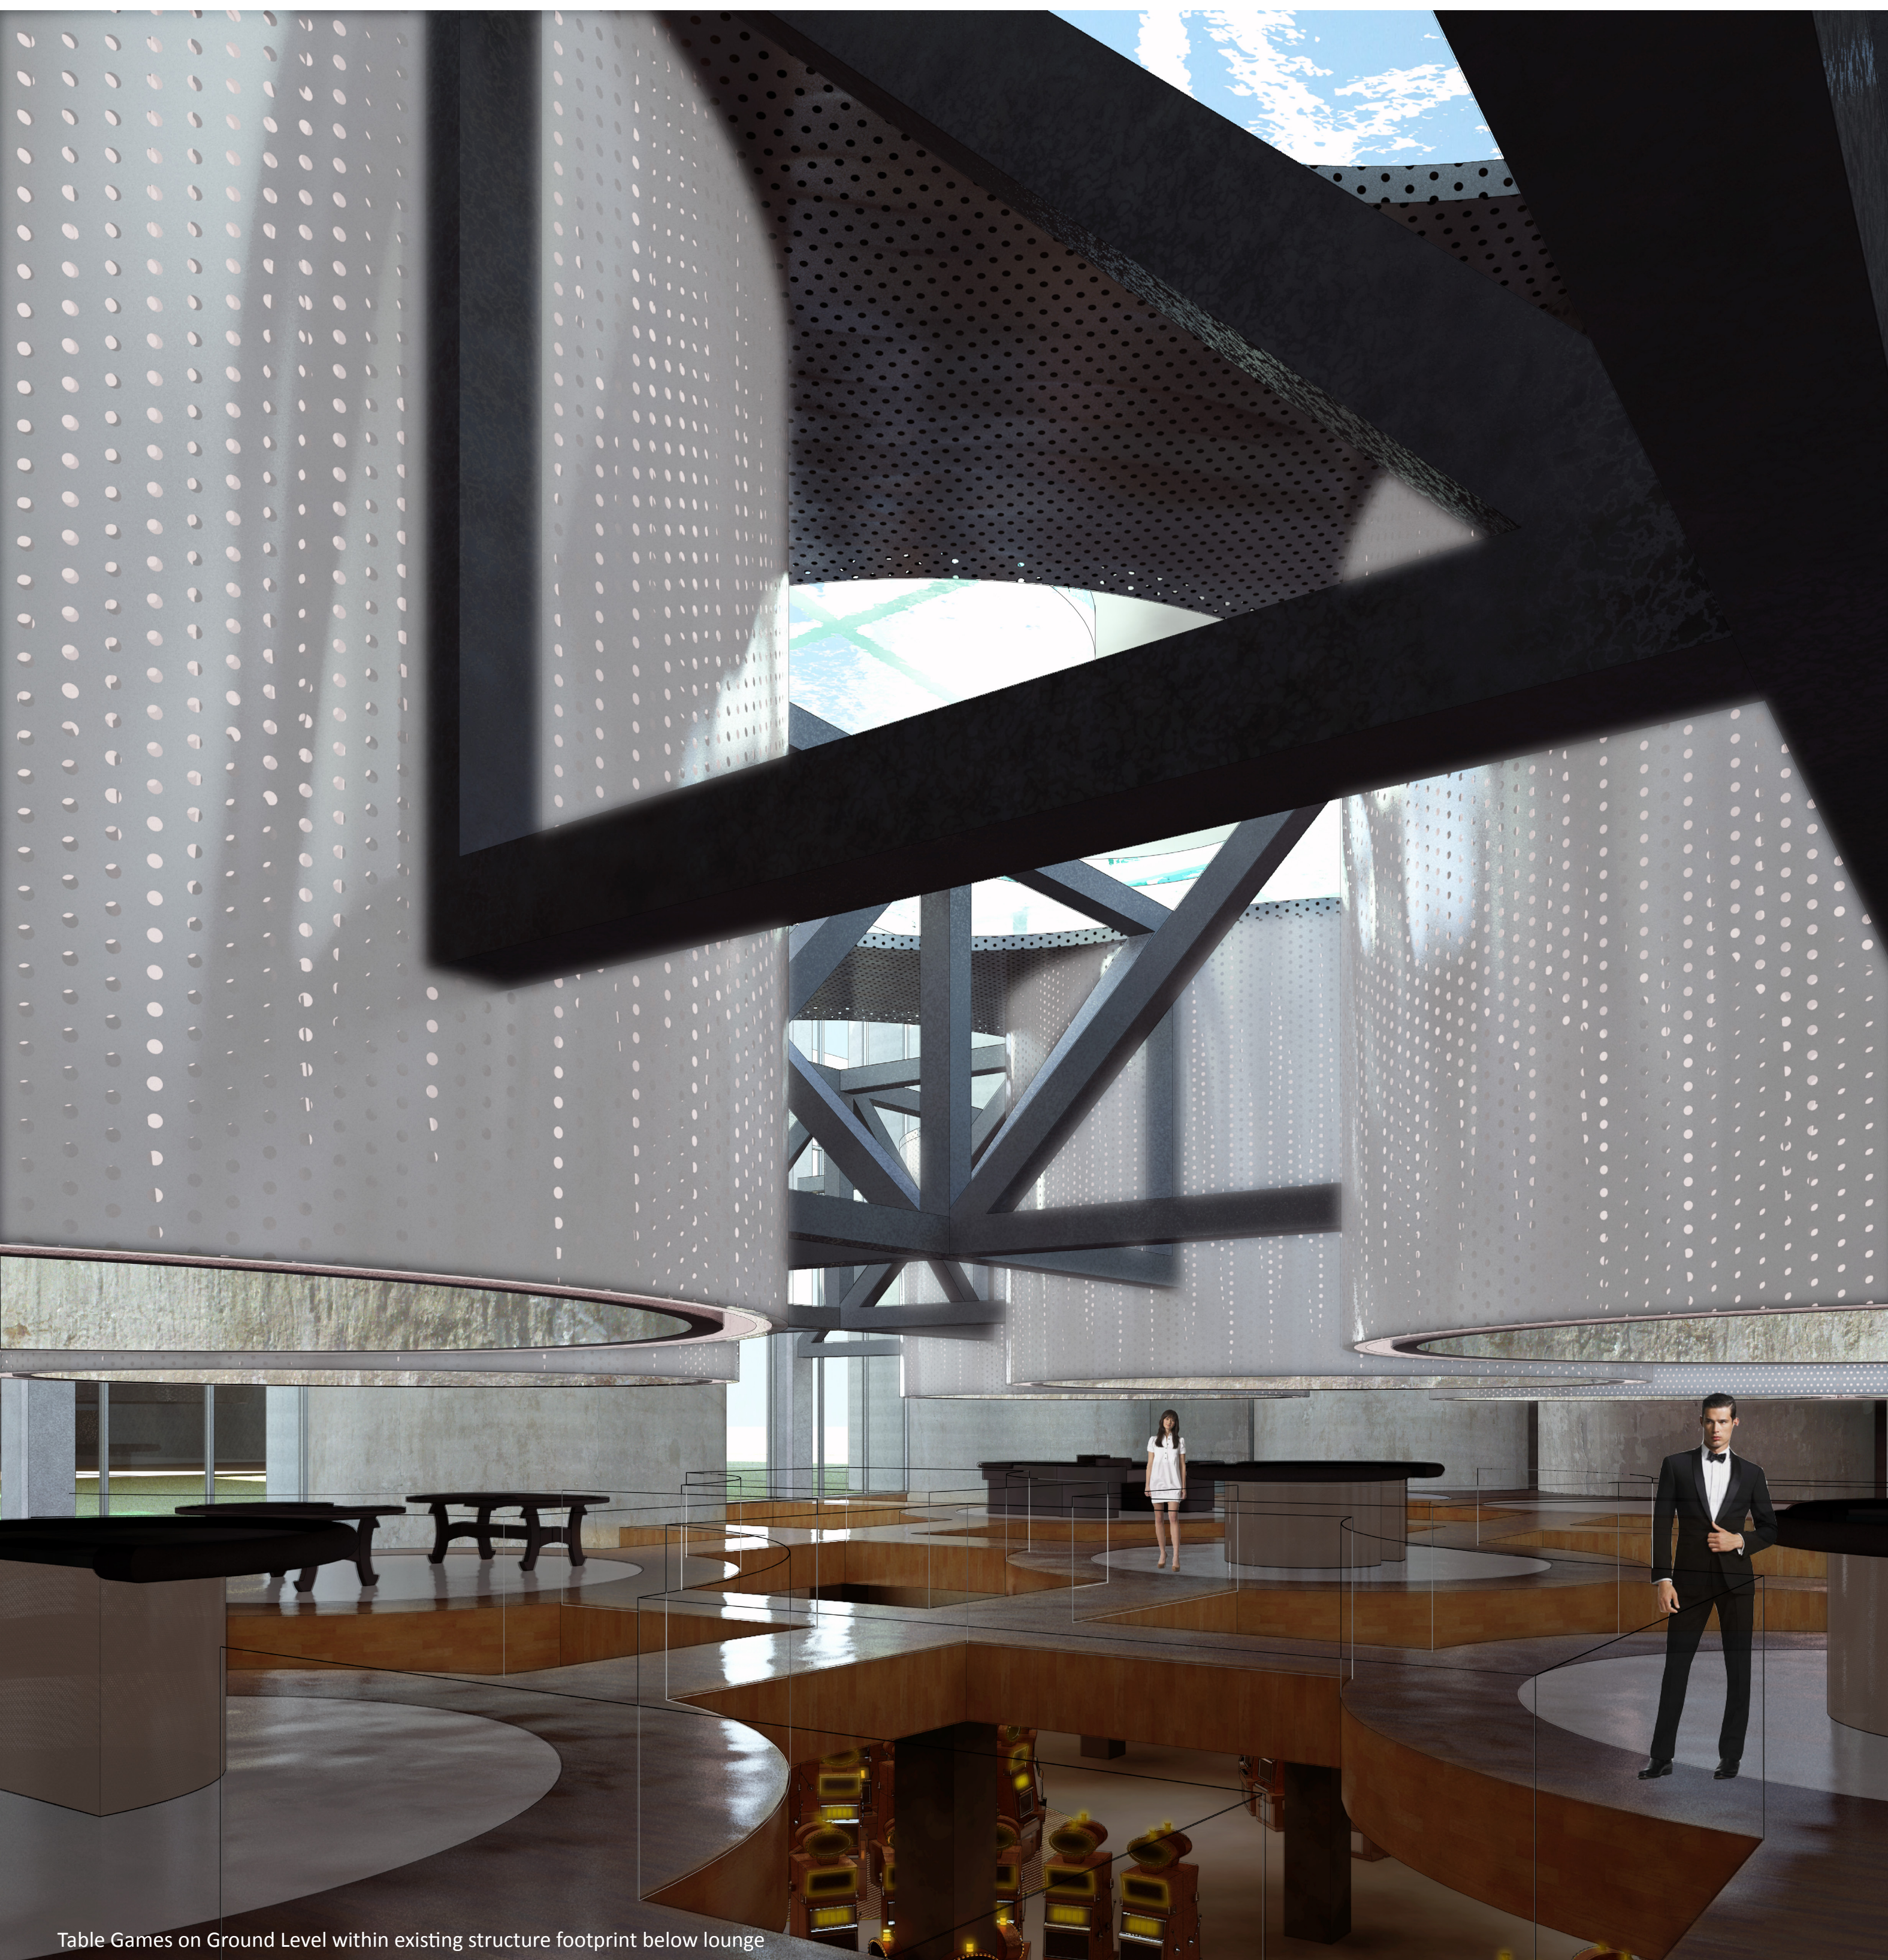

View from north on edge of Chicago River

View from 5th Level patio towards main ground level entrance