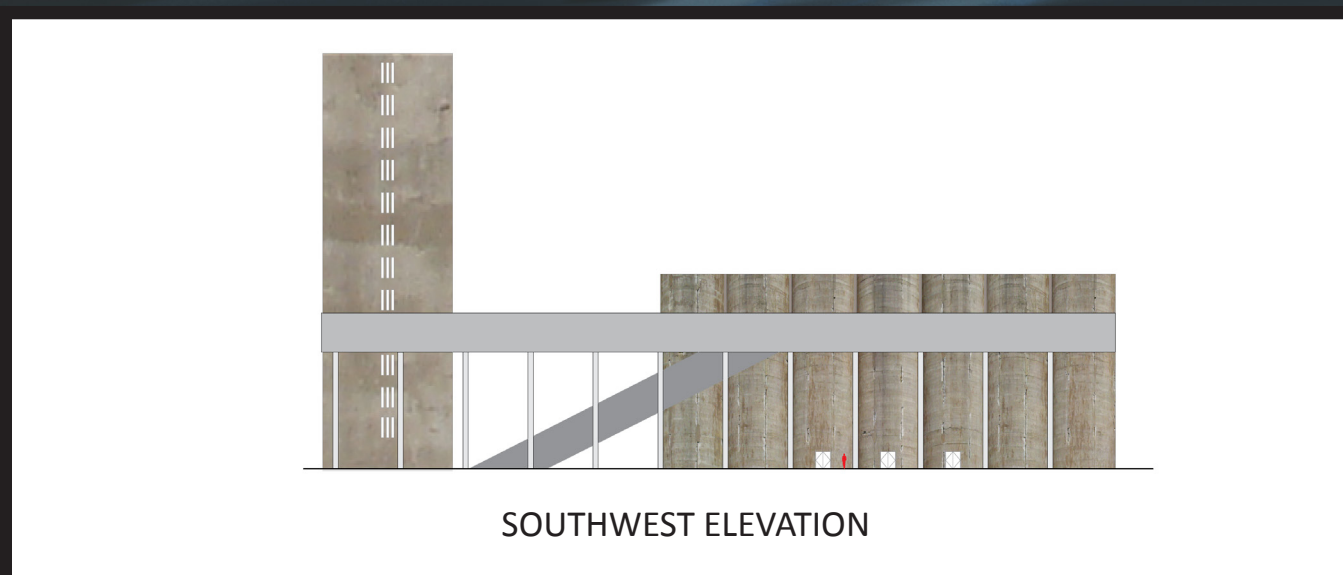

SOUTHWEST ELEVATION