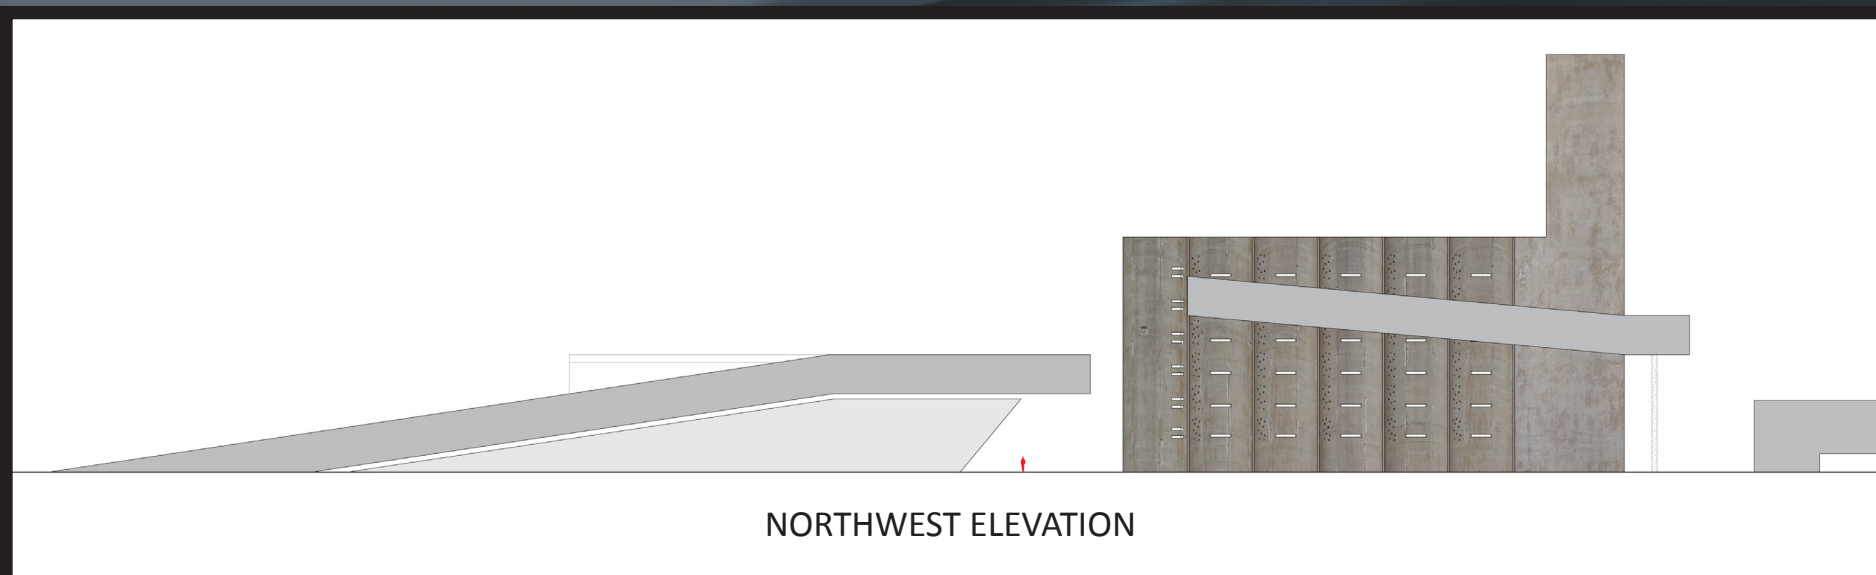

NORTHWEST ELEVATION